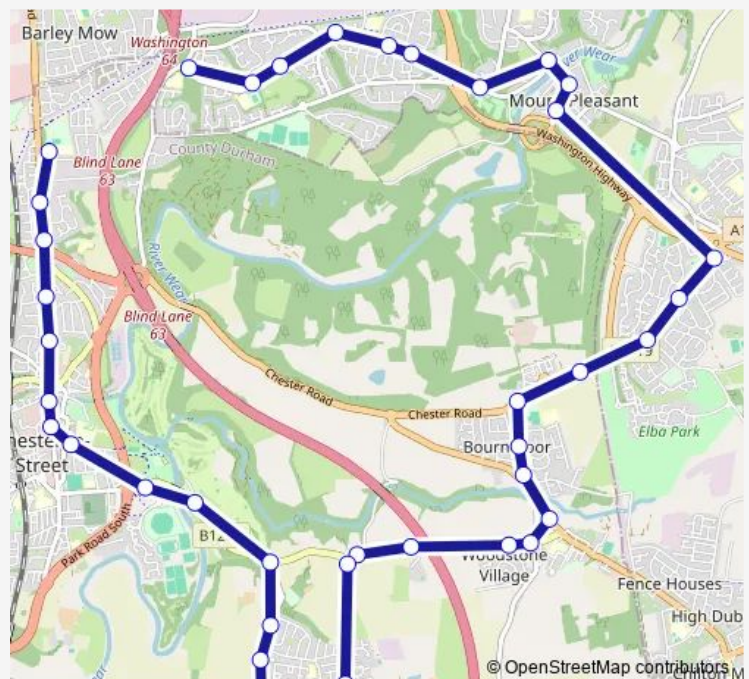

Vigo Lane - Firtree Avenue

Vigo Lane

Bonemill Lane - Biddick Lane

Station Road - Worm Hill Terrace

Station Road-Bridge

Station Road-Westerdale

Chester Road - Station Road

Chester Road-Hindsons Crescent

### Route schedule

Washington Hospital — Park View School - North Lodge

Monday 07:40

Tuesday 07:40

Wednesday 07:40

Thursday 07:40

Friday 07:40

Saturday —

### Route info

Direction: Washington Hospital

Stops: 40

Trip Duration: 0 hour 46 min

887 — Rickleton - Park View School (North Lodge)

Castle Dene

Scorers Lane End

Sevenacres