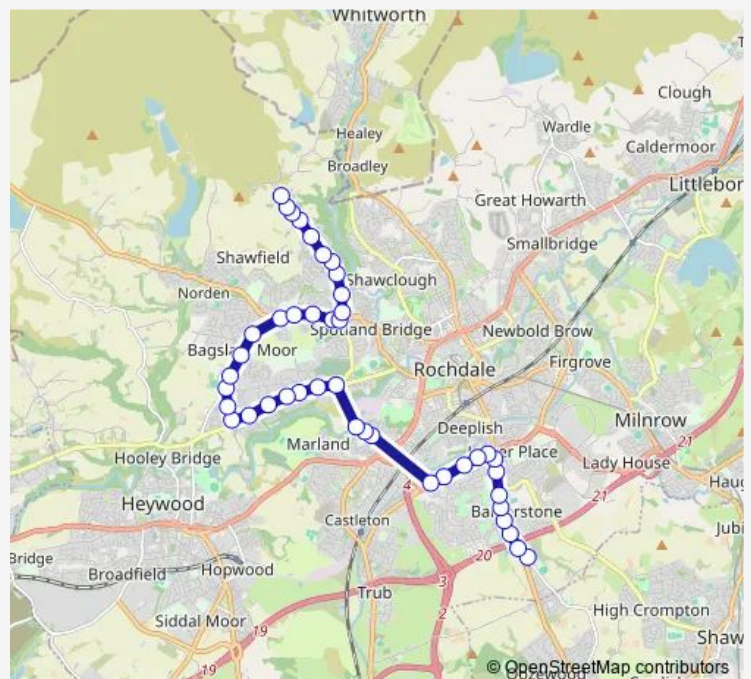

### Route schedule

St Cuthberts High School — Lane Head Terminus

Monday 15:10

Tuesday 15:10

Wednesday 15:10

Thursday 15:10

Friday 15:10

Saturday —

### Route info

Direction: St Cuthberts High School

Stops: 43

Trip Duration: 0 hour 42 min

887 — St Cuthberts Rchs - Lane Head

Wood Top Avenue

Arnside Drive

Bamford Post Office

Fairview

Smallshaw Road

Lane Head Terminus

**Direction**

Lane Head Terminus — St Cuthberts High School

43 stops

[Open route schedule](#)

Lane Head Terminus

## Route info

Direction: Lane Head Terminus

Stops: 43

Trip Duration: 0 hour 37 min

Woodlands Avenue

Fieldhead Avenue

Rochdale Cemetery

Bury Road