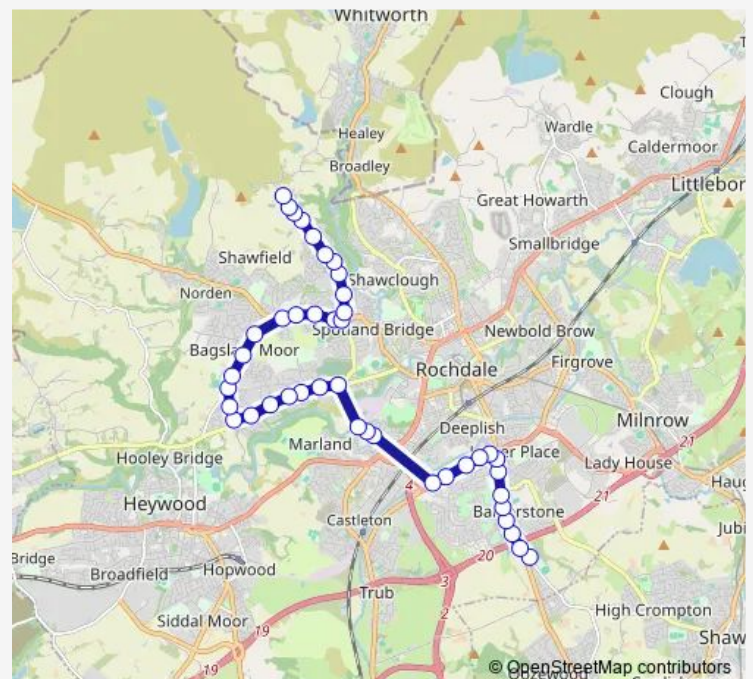

Thursday 15:10

Friday 15:10

Saturday —

Sunday —

Route info

Direction: St Cuthberts High School

Stops: 43

Trip Duration: 0 hour 42 min

Wycherley Road

Daniel Fold

Elm Park Way

Rooley Moor Road

Fairview

Smallshaw Road

Lane Head Terminus

Direction

Wednesday 07:23

Thursday 07:23

Friday 07:23

Saturday —

Sunday —

Route info

Direction: Lane Head Terminus

Stops: 43

Trip Duration: 0 hour 37 min

Woodlands Avenue

Fieldhead Avenue

Rochdale Cemetery

Bury Road

Rochdale Wastewater Treatment Works

Roch Mills Crescent

Holborn Street