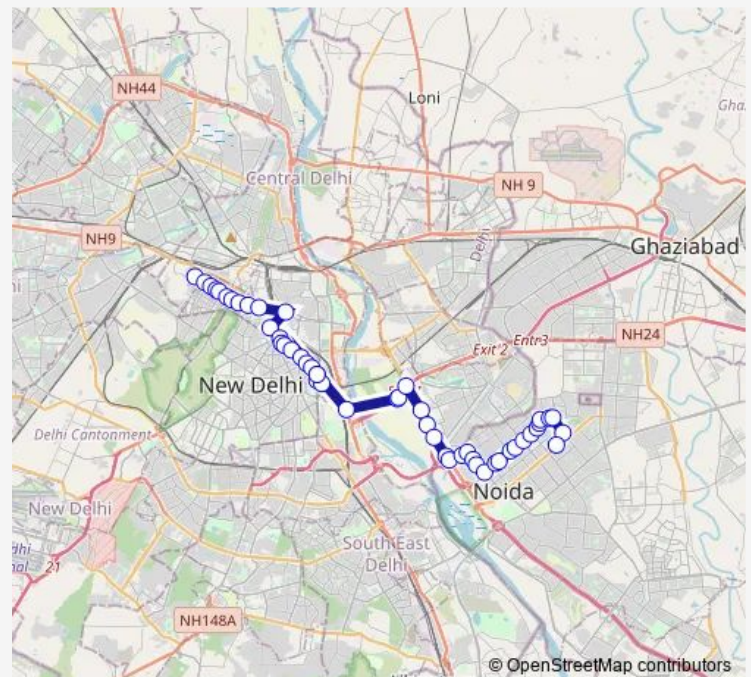

### Route schedule

Anand Parvat Terminal — Noida Sector-32 Terminal

Monday 07:25-22:25

Tuesday 07:25-22:25

Wednesday 07:25-22:25

Thursday 07:25-22:25

Friday 07:25-22:25

Saturday 07:25-22:25

### Route info

Direction: Anand Parvat Terminal

Stops: 50

Trip Duration: 1 hour 45 min

■ 355up

BusMaps

National Stadium

Pragati Maidan Gate 5