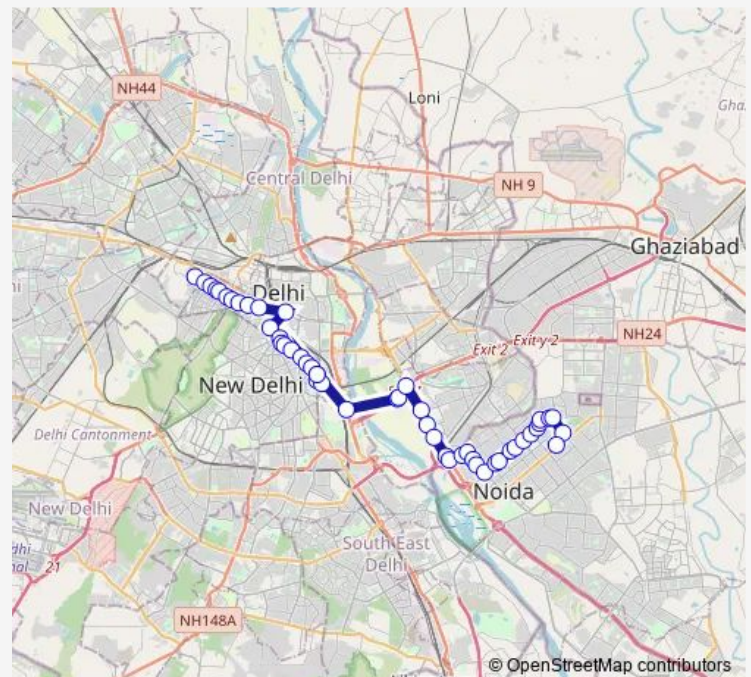

### Route schedule

Anand Parvat Terminal — Noida Sector-32 Terminal

Monday 07:25-22:25

Tuesday 07:25-22:25

Wednesday 07:25-22:25

Thursday 07:25-22:25

Friday 07:25-22:25

Saturday 07:25-22:25

### Route info

Direction: Anand Parvat Terminal

Stops: 50

Trip Duration: 1 hour 45 min

© OpenStreetMap contributors

355up

BusMaps

National Stadium