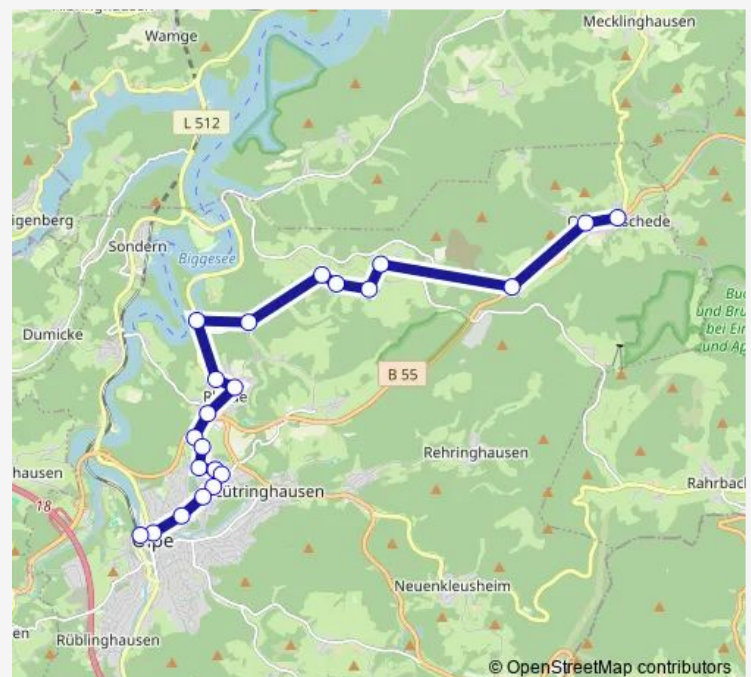

### Route schedule

Oberveischede Hacke — Olpe ZOB Bstg 9

Monday 12:12-13:57

Tuesday 12:12-13:57

Wednesday 12:12-13:57

Thursday 12:12-13:57

Friday 12:12-13:57

Saturday —

### Route info

Direction: Oberveischede Hacke

Stops: 17

Trip Duration: 0 hour 25 min

■ L546 — (Oberveischede) - Neger - Rhode - Olpe