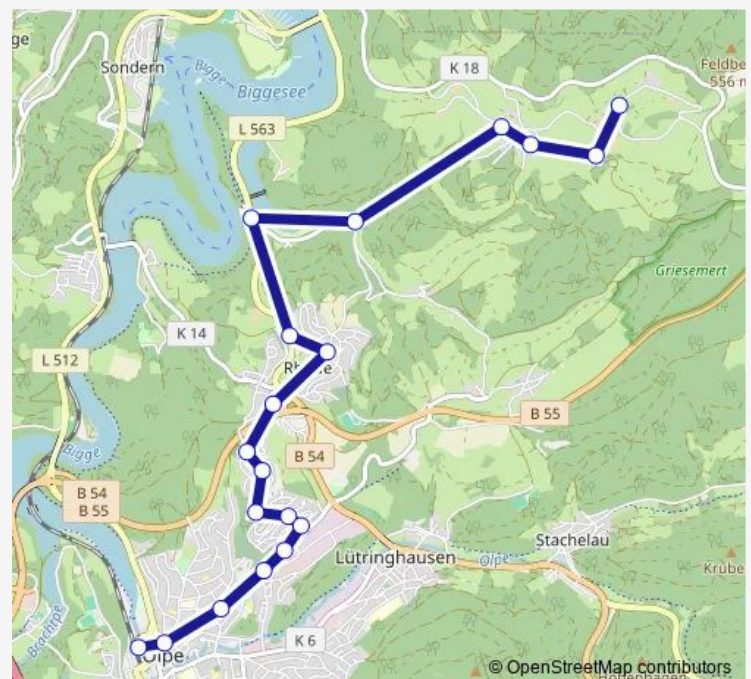

Monday 05:03-20:03

Tuesday 05:03-20:03

Wednesday 05:03-20:03

Thursday 05:03-20:03

Friday 05:03-20:03

Saturday 06:03-08:03

Sunday —

Route info

Direction: Olpe Zob

Stops: 16

Trip Duration: 0 hour 22 min

■ L546

Direction

Oberneger — Olpe Zob

19 stops

[Open route schedule](#)

Thursday 04:30-20:30

Friday 04:30-20:30

Saturday 06:30-20:30

Sunday 10:30-20:30

Route info

Direction: Oberneger

Stops: 19

Trip Duration: 0 hour 22 min

Route schedule

Olpe Zob — Oberneger

Monday 15:03

Tuesday 15:03

Wednesday 15:03

Thursday 15:03

Friday 15:03

Saturday 10:03-20:03