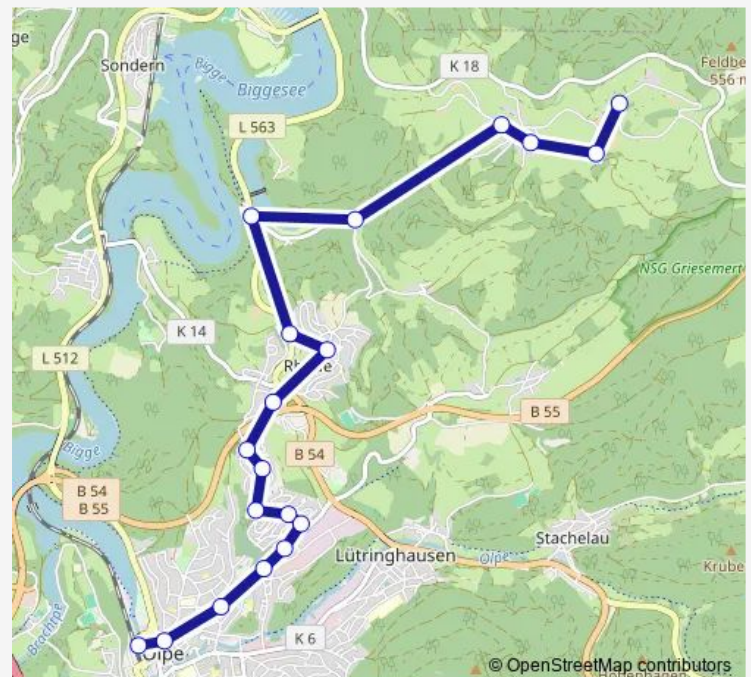

Monday 05:03-20:03

Tuesday 06:03-08:03

Wednesday —

Thursday —

Friday 05:03-20:03

Saturday 06:03-08:03

Sunday —

Route info

Direction: Olpe ZOB Bstg 13

Stops: 16

Trip Duration: 0 hour 22 min

■ L546

Direction

Oberneger — Olpe ZOB Bstg 9

19 stops

[Open route schedule](#)

Thursday —

Friday 04:30-20:30

Saturday 06:30-20:30

Sunday 10:30-20:30

Route info

Direction: Oberneger

Stops: 19

Trip Duration: 0 hour 22 min

Route schedule

Olpe ZOB Bstg 13 — Oberneger

Monday 10:03-18:03

Tuesday 10:03-20:03

Wednesday —

Thursday —

Friday 10:03-18:03

Saturday 10:03-20:03