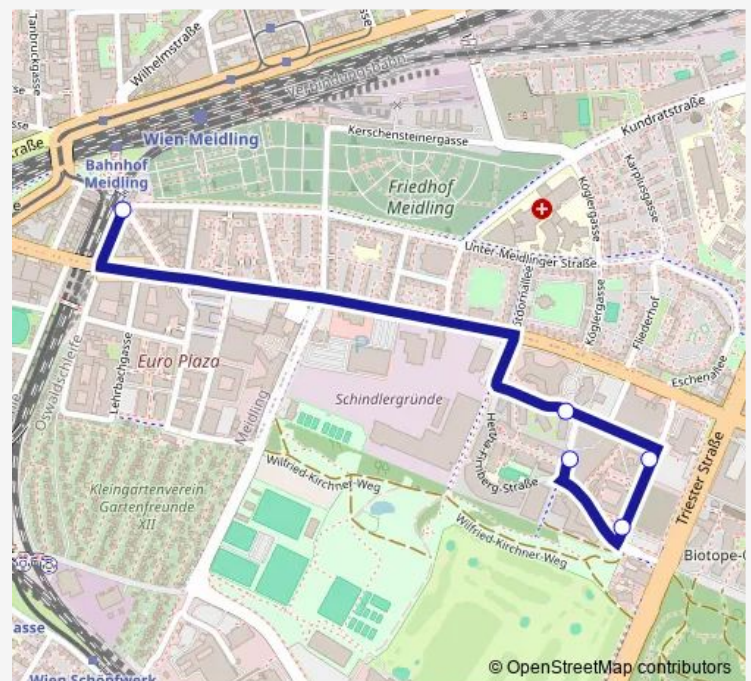

Thursday 06:15-20:00

Friday 06:15-20:00

Saturday —

Sunday —

Route info

Direction: Meidling S+U, Schedifkaplatz

Stops: 5

Trip Duration: 0 hour 6 min

7b — Wienerberg City - Meidling

BusMaps

Direction

Wienerberg City — Meidling S+U, Schedifkaplatz

2 stops

[Open route schedule](#)

Wienerberg City

Meidling S+U, Schedifkaplatz