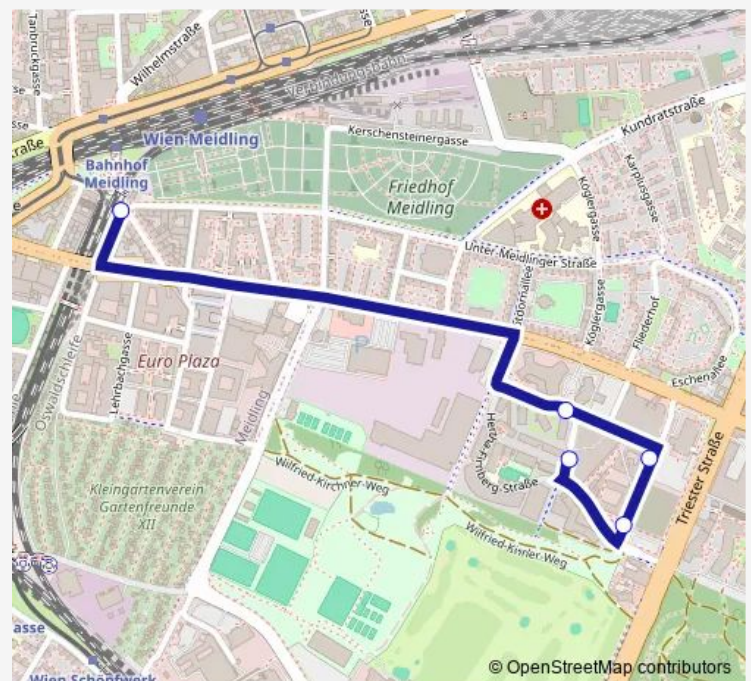

Hertha-Firnberg-Straße

Wienerberg City

Route schedule

Meidling S+U, Schedifkaplatz — Wienerberg City

Monday 06:15-20:00

Tuesday —

Wednesday —

Thursday —

Friday 06:15-20:00

Saturday —

Sunday —

Route info

Direction: Meidling S+U, Schedifkaplatz

Stops: 5

Trip Duration: 0 hour 6 min

7B — Wienerberg City - Meidling

BusMaps

Direction

Wienerberg City — Meidling S+U, Schedifkaplatz

2 stops

[Open route schedule](#)

Wienerberg City

Meidling S+U, Schedifkaplatz

Route schedule

Wienerberg City — Meidling S+U, Schedifkaplatz

Monday	06:22-20:07
Tuesday	06:22-20:07
Wednesday	06:22-20:07
Thursday	06:22-20:07
Friday	—
Saturday	—
Sunday	—

Route info

Direction: Wienerberg City

Stops: 2