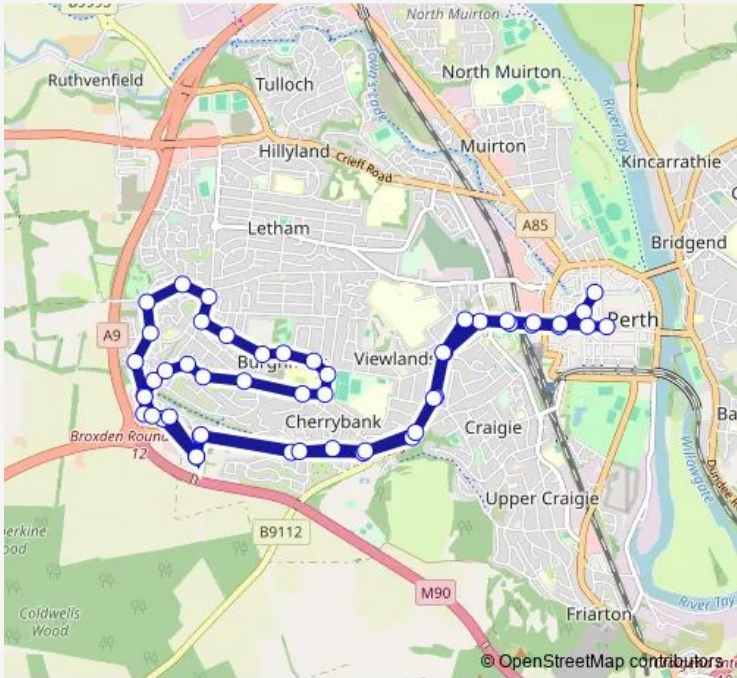

[Go to website](#)

Direction
 Mill Street — South Street

51 stops

[Open route schedule](#)

- Mill Street
- South Methven Street
- York Place
- Elibank Street
- Leisure Pool
- Rosslyn House
- Lovat Hotel
- Murray Place
- Braeside Gardens
- Necessity Brae
- Charlotte Gate
- Lamberkine Drive
- Park and Ride
- Innerleithen Way
- Broxden House
- Dental Surgery
- Ash Grove
- Ash Grove
- Alder Drive
- Maple Road
- Poplar Crescent

Route schedule
 Mill Street — South Street

Monday	18:00-20:00
Tuesday	18:00-20:00
Wednesday	18:00-20:00
Thursday	18:00-20:00
Friday	18:00-20:00
Saturday	06:39-20:00
Sunday	—

Route info

Direction: Mill Street

Stops: 51

Trip Duration: 0 hour 47 min

7B — Scone - Broxden **BusMaps**

Perth High School

Oakbank Crescent

Viewlands Road

Muirend Avenue

Community Centre

Dental Surgery

Broxden House

Innerleithen Way

Park and Ride

Lamberkine Drive

Charlotte Gate

Scouring Burn

Necessity Brae