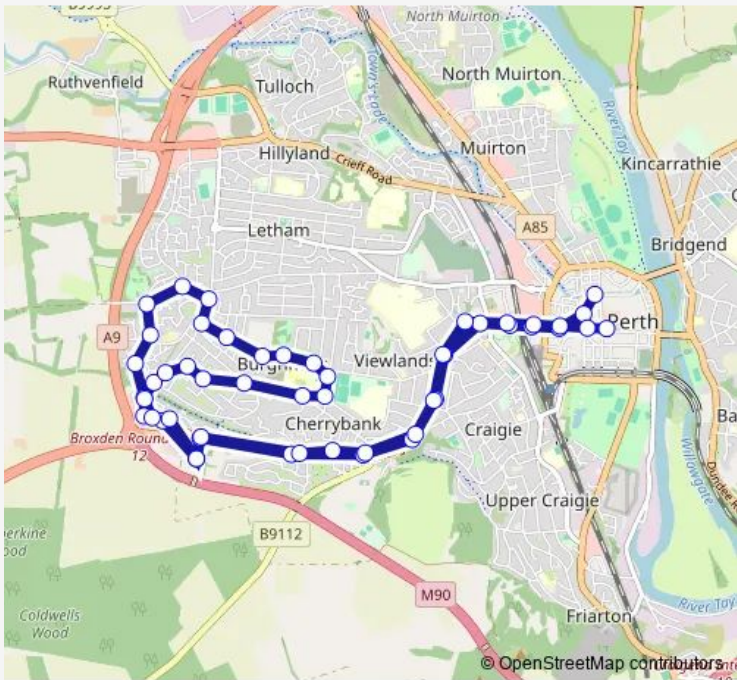

## Bus 7B Scone - Broxden

[Go to website](#)

**Direction**  
 Mill Street — South Street  
 51 stops  
[Open route schedule](#)

- Mill Street
- South Methven Street
- York Place
- Elibank Street
- Leisure Pool
- Rosslyn House
- Lovat Hotel
- Murray Place
- Braeside Gardens
- Necessity Brae
- Charlotte Gate
- Lamberkine Drive
- Park and Ride
- Innerleithen Way
- Broxden House
- Dental Surgery
- Ash Grove
- Ash Grove
- Alder Drive
- Maple Road
- Poplar Crescent

Route schedule  
 Mill Street — South Street

Monday	18:00-20:00
Tuesday	18:00-20:00
Wednesday	18:00-20:00
Thursday	18:00-20:00
Friday	18:00-20:00
Saturday	06:39-20:00
Sunday	—

Route info  
 Direction: Mill Street  
 Stops: 51  
 Trip Duration: 0 hour 47 min

7B — Scone - Broxden BusMaps

Perth High School

Oakbank Crescent

Viewlands Road

Muirend Avenue

Community Centre

Elm Lane

Beechgrove Drive

Lovat Hotel

Rossllyn House

Leisure Pool

Elibank Street

York Place

South Street

7B Bus time schedules and route maps are available in an offline PDF at [busmaps.com](https://busmaps.com). Use the [busmaps.com](https://busmaps.com) website to see live bus times, train schedule or subway schedule, and step-by-step directions for all public transit in Perth