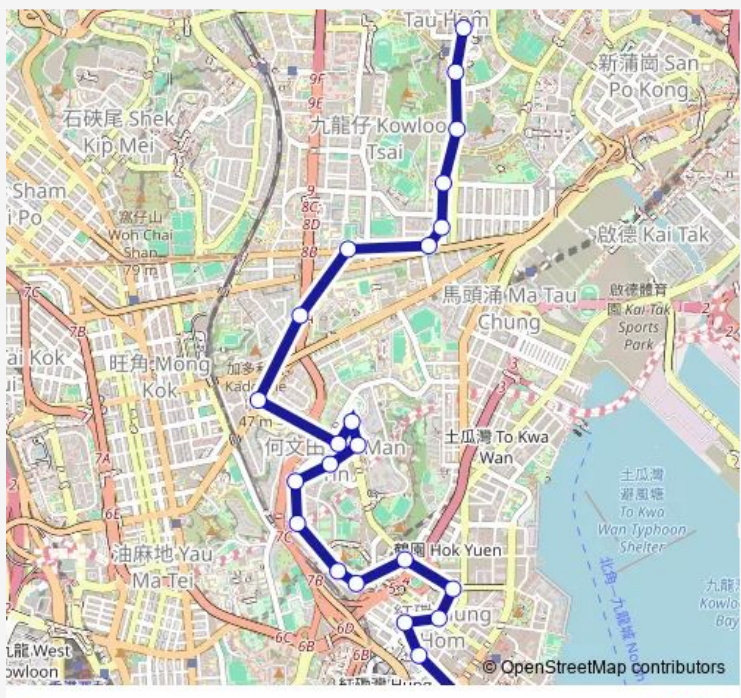

Route schedule
[Kmb] Hung HOM (Hung Luen Road) BUS Terminus[[Nlb] Hung HOM (Hung Luen Road) — [Ctb] LOK FU Estate][Kmb+Ctb] LOK FU BUS Terminus/
Lok FU Estate[[Kmb] LOK FU BUS Terminus

Monday	06:15-22:25
Tuesday	06:15-22:25
Wednesday	06:15-22:25
Thursday	06:15-22:25
Friday	06:15-22:25
Saturday	06:15-23:00
Sunday	06:15-23:00

Route info
Direction: [Kmb] Hung HOM (Hung Luen Road) BUS Terminus[[Nlb] Hung HOM (Hung Luen Road)
Stops: 23
Trip Duration: 0 hour 37 min