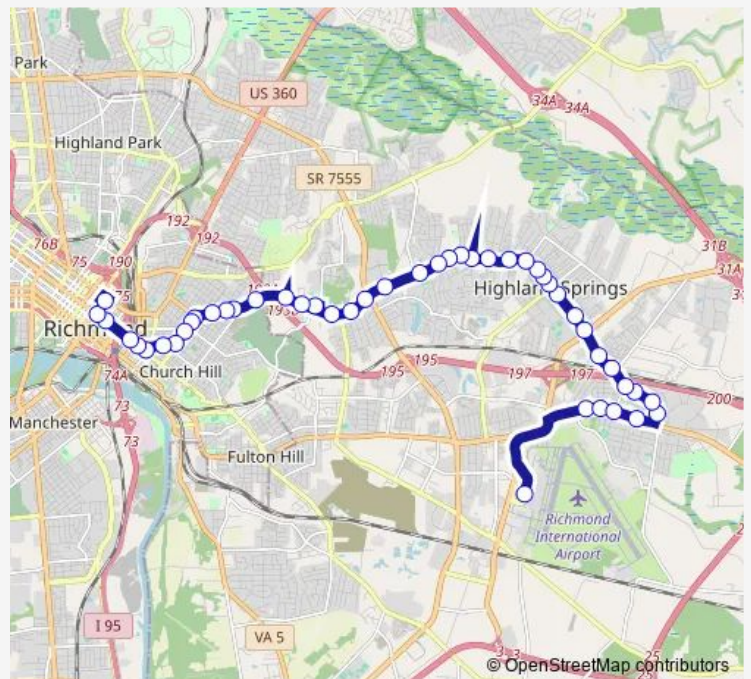

# Bus 7b Nine Mile/Laburnum/Airport

[Go to website](#)

**Direction**  
 Transfer Station BAY B — RIC Airport  
 38 stops  
[Open route schedule](#)

- Transfer Station BAY B
- 8TH + Clay
- Broad + 9th
- Broad + 11th
- Broad + 18th
- Broad + 19th
- 21st & Broad
- Jefferson + Marshall
- Jefferson + 23rd
- 25th + Cedar
- 25th + Q
- 25th & S
- Nine Mile + 27th
- Nine Mile + 31st
- Nine Mile + Bunche Pl
- Nine Mile + Gordon Lane
- Nine Mile + Echo
- Eastern Henrico Government Center
- Nine Mile & Masonic
- Nine Mile + Marlin
- Nine Mile + Meadowspring

Route schedule  
 Transfer Station BAY B — RIC Airport

Monday	05:30-23:00
Tuesday	05:30-23:00
Wednesday	05:30-23:00
Thursday	05:30-23:00
Friday	05:30-23:00
Saturday	07:00-22:00
Sunday	07:30-22:30

Route info  
 Direction: Transfer Station BAY B  
 Stops: 38  
 Trip Duration: 0 hour 46 min

## Route info

Direction: RIC Airport

Stops: 47

Trip Duration: 0 hour 57 min

Nine Mile RD + Kenway

Nine Mile + Watson

Nine Mile + E Richmond

Nine Mile & Masonic

25th + R

25th + Venable

25th & Jefferson

Jefferson + 23rd

21st + Marshall

Broad + 19th

Broad + 17th

VCU Medical Center Westbound Station