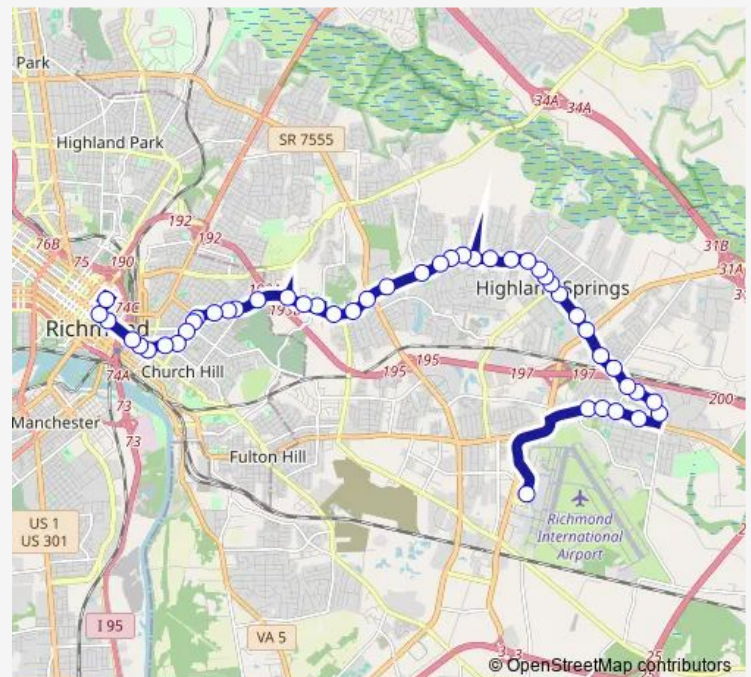

Nine Mile + A P Hill

Nine Mile + Barker

Nine Mile + Virginia

Route schedule

RIC Airport — Transfer Station BAY K

Monday 05:00-24:00

Tuesday 05:00-24:00

Wednesday 05:00-24:00

Thursday 05:00-24:00

Friday 05:00-24:00

Saturday 08:00-23:00

Sunday 07:30-23:30

Route info

Direction: RIC Airport

Stops: 47

Trip Duration: 0 hour 54 min

7B — Nine Mile/Laburnum/Airport

Nine Mile + Westover

Nine Mile + Ainsworth La

Nine Mile + Orams La

Nine Mile + East Cedar Fork Road

Nine Mile RD + Kenway

Nine Mile + Watson

Nine Mile + E Richmond

Sunday 07:30-22:30

Route info

Direction: Transfer Station BAY K

Stops: 38

Trip Duration: 0 hour 46 min

Laburnum + Best BUY Station

Laburnum + Sheraton Hotel

White OAK Village + Sams Club