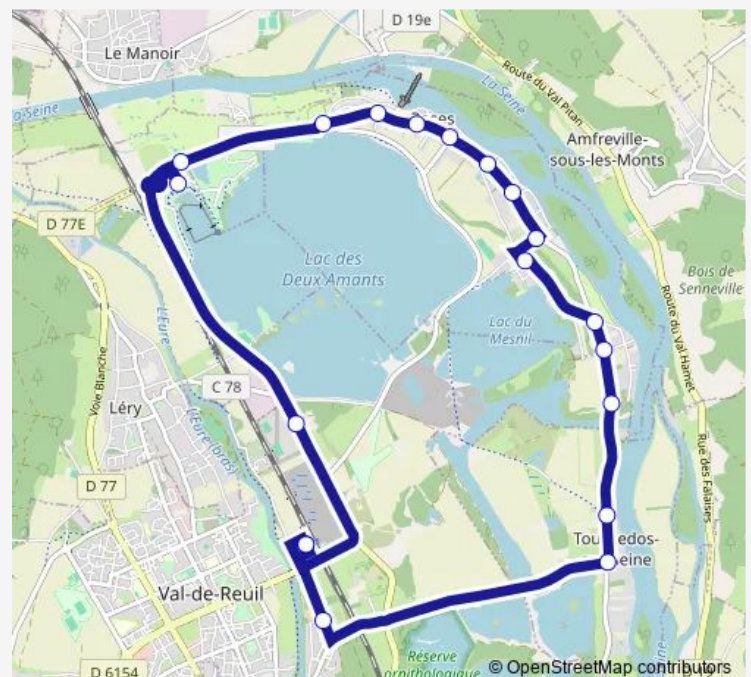

Bus 7b Circulaire Poses / Sens Anti-Horaire

[Go to website](#)

Direction

Gare S.N.C.F. Val-de-Reuil — Gare S.N.C.F. Val-de-Reuil

19 stops

[Open route schedule](#)

Gare S.N.C.F. Val-de-Reuil

Ferme de la Salle

Saturday 06:30-20:50

Sunday 07:00-20:50

Route info

Direction: Gare S.N.C.F. Val-de-Reuil

Stops: 19

Trip Duration: 0 hour 26 min

7b — Circulaire Poses / Sens Anti-Horaire

7b Bus time schedules and route maps are available in an offline PDF at busmaps.com. Use the busmaps.com website to see live bus times, train schedule or subway schedule, and step-by-step directions for all public transit in Poses