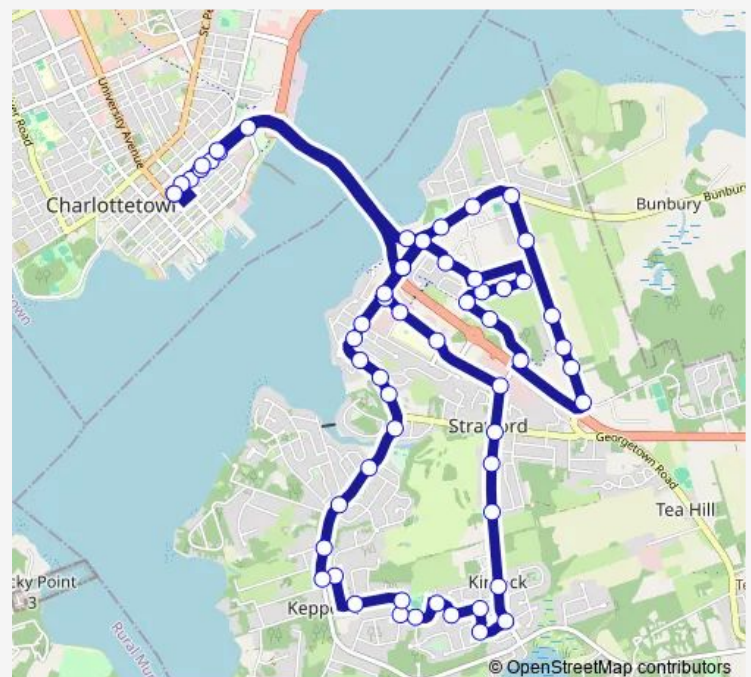

Shakespear & Ducks Landing

Ducks Landing and Trail

Ducks Landing 2

Route schedule

DVA Shelter — DVA Shelter

Monday 06:30-17:45

Tuesday 06:30-17:45

Wednesday 06:30-17:45

Thursday 06:30-17:45

Friday 06:30-17:45

Saturday —

Sunday —

Route info

Direction: DVA Shelter

Stops: 59

Trip Duration: 0 hour 45 min

7b — Stratford Bunbury

Squire Lane & Ducks Landing

Wren & Heron Shelter

Wren & Rankin

Stratford and Glen Stewart

Glen Stewart and Mutch Dr

Glen Stewart and Perley Dr

Kinlock & Mackinnon Dr