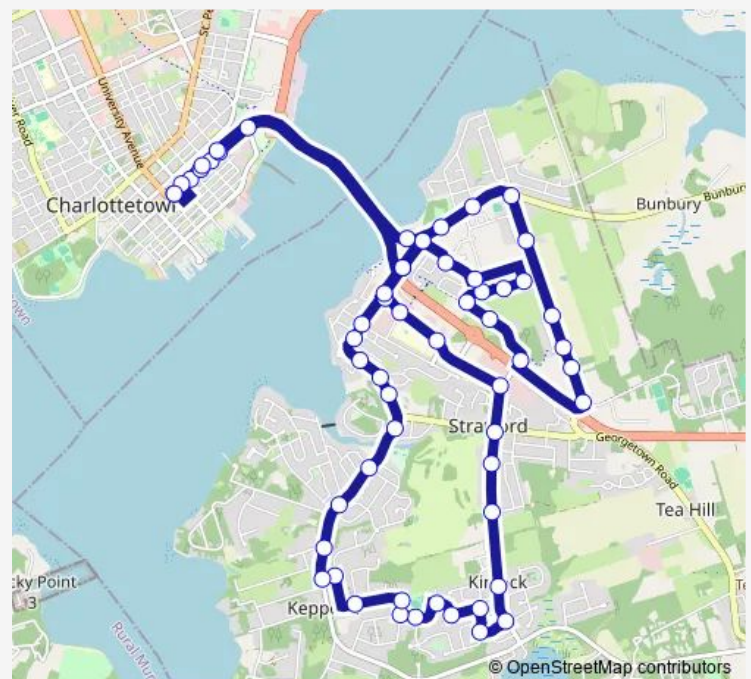

Shakespear & Ducks Landing

Ducks Landing and Trail

Ducks Landing 2

Route schedule

DVA Shelter — DVA Shelter

Monday 06:30-17:45

Tuesday 06:30-17:45

Wednesday 06:30-17:45

Thursday 06:30-17:45

Friday 06:30-17:45

Saturday —

Sunday —

Route info

Direction: DVA Shelter

Stops: 59

Trip Duration: 0 hour 45 min

7B — Stratford Bunbury

BusMaps

Squire Lane & Ducks Landing

Wren & Heron Shelter

Wren & Rankin

Stratford and Glen Stewart

Glen Stewart and Mutch Dr

Glen Stewart and Perley Dr