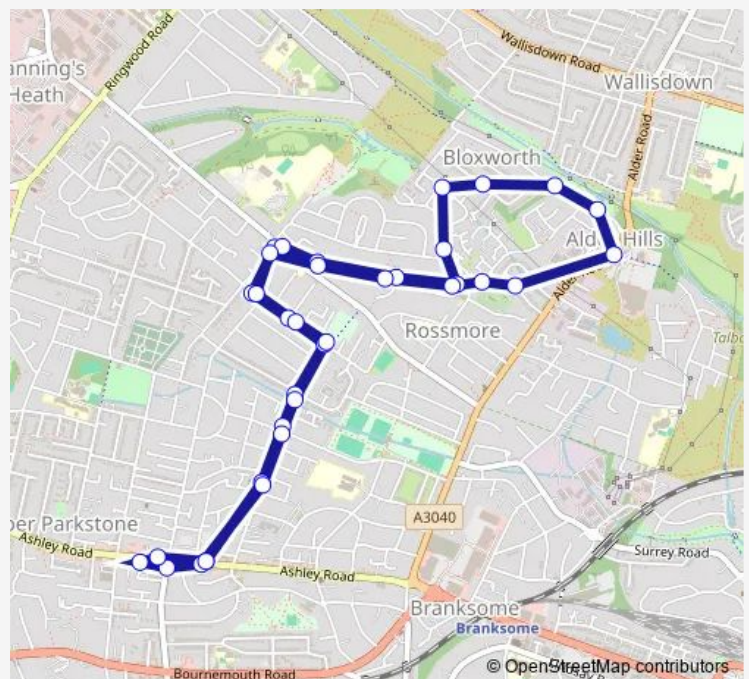

### Direction

Jubilee Road — Jubilee Road

35 stops

[Open route schedule](#)

- Jubilee Road
- Glencoe Road
- Alcester Road
- Sunnyside Road
- Recreation Ground
- Buckingham Road
- The Tavern
- Good Shepherd Church
- Good Shepherd Church
- Arne Avenue Top
- Bindon Close
- Bourne Community Hub
- Sixpenny Close
- Gussage Road
- Bridport Road
- Bloxworth Road
- Bloxworth Road
- Sainsburys
- Alder Crescent
- Aspen Road
- Bourne Community Hub

### Route schedule

Jubilee Road — Jubilee Road

Monday	10:35-16:35
Tuesday	10:35-16:35
Wednesday	10:35-16:35
Thursday	10:35-16:35
Friday	10:35-16:35
Saturday	10:35-16:35
Sunday	—

### Route info

Direction: Jubilee Road

Stops: 35

Trip Duration: 0 hour 33 min

7B — Upper Parkstone - Bloxworth Estate - Upper Parkstone

Bindon Close

Arne Avenue Top

Good Shepherd Church

The Tavern

Boldre Close

Recreation Ground

Sunnyside Road

Alcester Road

Glencoe Road

Jubilee Road

Top of Richmond Road