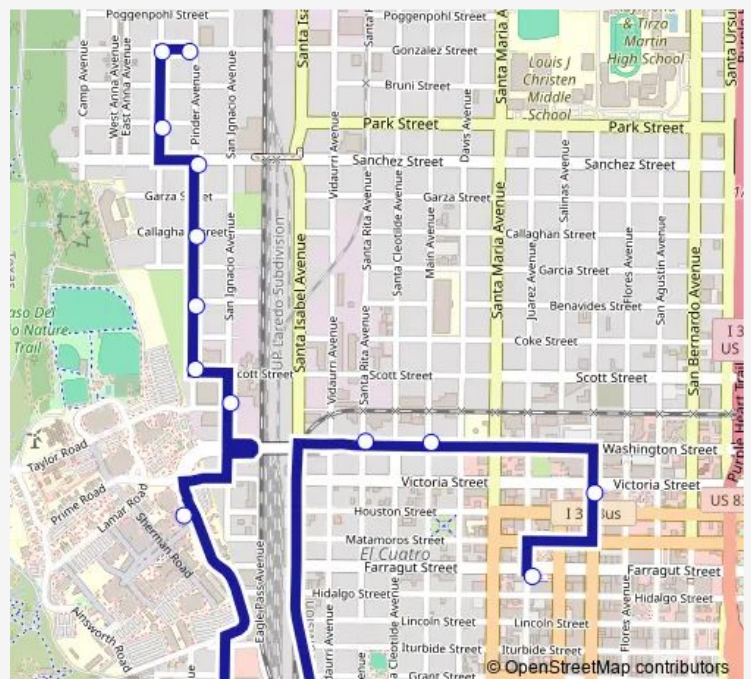

Saturday 07:15-19:15

Sunday 08:15-18:15

Route info

Direction: El Metro Transit Center

Stops: 13

Trip Duration: 0 hour 14 min

Direction

Gonzalez @ Pinder — El Metro Transit Center

11 stops

[Open route schedule](#)

Gonzalez @ Pinder

Pinder @ Park

Pinder @ Garza

Pinder @ Garcia

Scott @ San Ignacio

LCC Main Campus

Washington @ Santa Cleotilde

Victoria @ Main

Victoria @ Santa Maria

Santa Maria @ Houston

El Metro Transit Center

Route schedule

Gonzalez @ Pinder — El Metro Transit Center

Monday 07:29-19:29

Tuesday 07:29-19:29

Wednesday 07:29-19:29

Thursday 07:29-19:29

Friday 07:29-19:29

Saturday 07:29-19:29

Sunday 08:29-18:29

Route info

Direction: Gonzalez @ Pinder