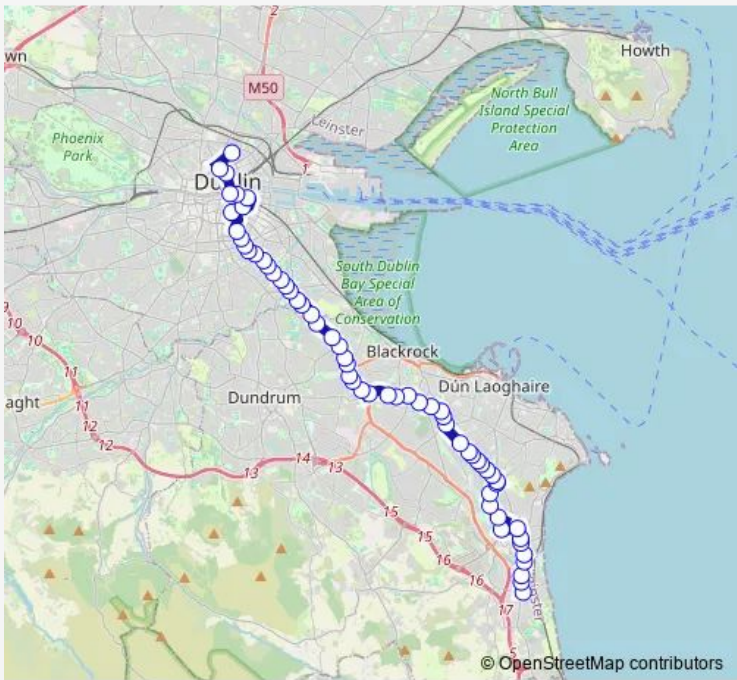

Bus 7B Shankill - Mountjoy Square

[Go to website](#)

Direction
 Beechfield Manor — Mountjoy Square
 60 stops
[Open route schedule](#)

- Beechfield Manor
- Rathsallagh
- Hazelwood
- Shanganagh Bridge
- Aran Avenue
- The Elms
- Sheelin Estate
- The Nurseries
- Ashlawn
- Ballybrack Sc
- Kilbogget Park
- Auburn Drive
- Church Road
- Churchview Road
- Killiney Sc
- Drumkeen Manor
- Granitefield
- Johnstown Road
- Garden Centre
- Somerton
- National Rehab Hospital

Route schedule
 Beechfield Manor — Mountjoy Square

Monday	06:50-08:10
Tuesday	06:50-08:10
Wednesday	06:50-08:10
Thursday	06:50-08:10
Friday	06:50-08:10
Saturday	—
Sunday	—

Route info
 Direction: Beechfield Manor
 Stops: 60
 Trip Duration: 1 hour 21 min

Direction

Mountjoy Square — Beechfield Manor

55 stops

[Open route schedule](#)

Mountjoy Square

The Spire of Dublin

D'Olier Street

Nassau Street

7B Bus time schedules and route maps are available in an offline PDF at busmaps.com. Use the busmaps.com website to see live bus times, train schedule or subway schedule, and step-by-step directions for all public transit in Dublin