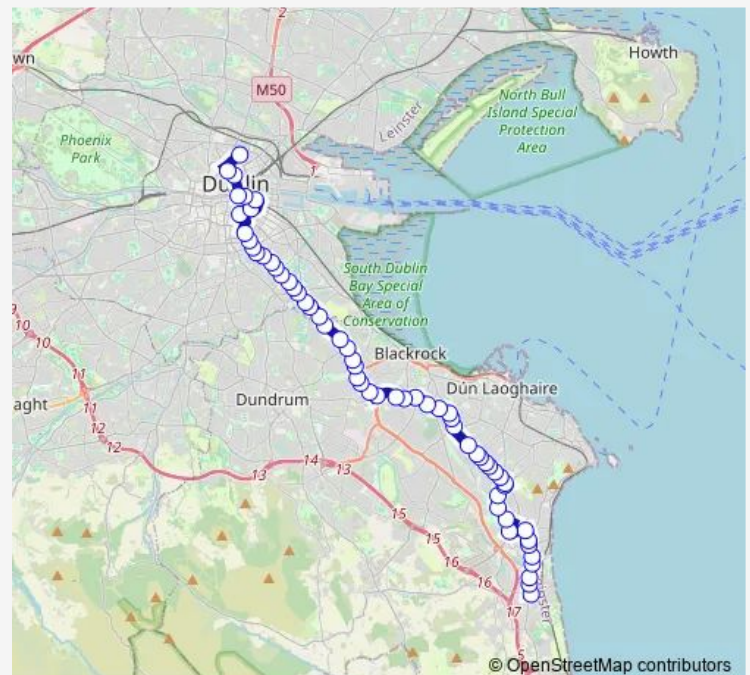

Garden Centre

Somerton

National Rehab Hospital

Route schedule

Beechfield Manor — Mountjoy Square

Monday 06:50-08:10

Tuesday 06:50-08:10

Wednesday 06:50-08:10

Thursday 06:50-08:10

Friday 06:50-08:10

Saturday —

Sunday —

Route info

Direction: Beechfield Manor

Stops: 60

Trip Duration: 1 hour 21 min