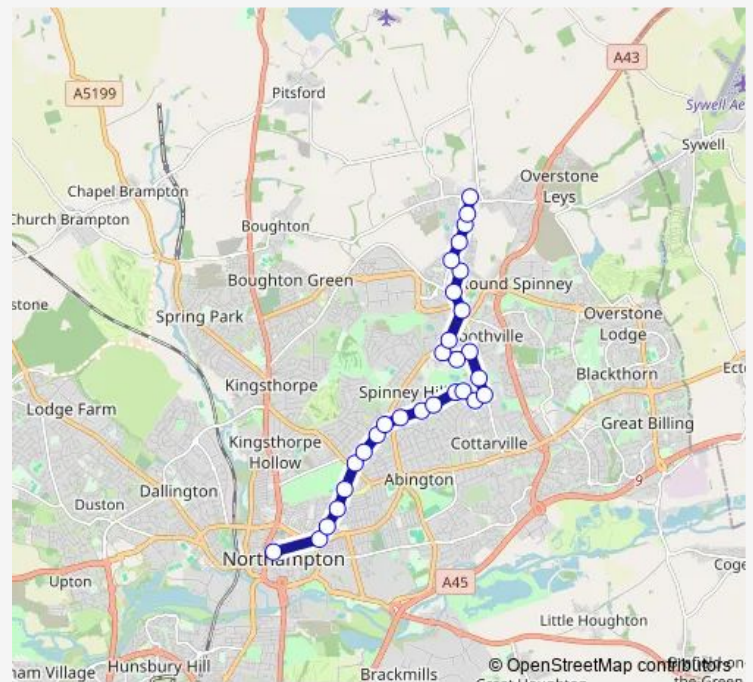

—

Sunday

09:15-18:15

Route info

Direction: Parade Bank

Stops: 31

Trip Duration: 0 hour 33 min

7B — Northampton - Moulton Park

—

Friday

—

Saturday

—

Sunday

08:45-18:51

Route info