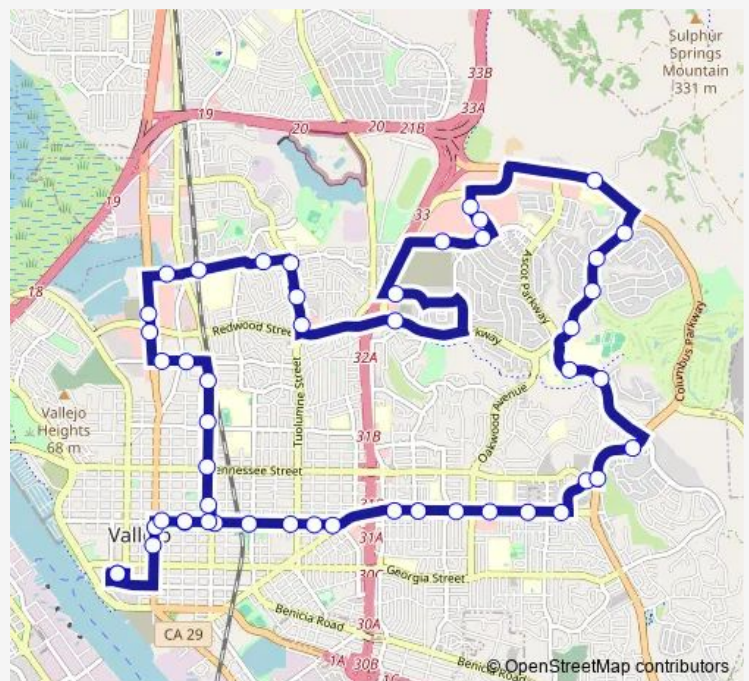

Bus 7b Counterclockwise

[Go to website](#)

Direction

Vallejo Transit Center (VTC West) — Vallejo Transit Center (VTC West)

49 stops

[Open route schedule](#)

- Vallejo Transit Center (VTC West)
- Sonoma Blvd & Florida St (Lincoln Elem)
- Florida St & Napa St
- Florida St & Alameda St
- Florida St & Amador St
- Florida St & Tuolumne St
- Florida St & Calaveras St
- Florida St & Solano Ave
- Springs Rd & Hilton Ave
- Springs Rd & Vervais Ave
- Springs Rd & Thelma Ave
- Springs Rd & Oakwood Ave (Springstowne)
- Springs Rd & Heartwood Ave
- Springs Rd & Rollingwood Dr (Springhill)
- Avian Dr & Tennessee St
- Columbus Pkwy & Tennessee St
- Columbus Pkwy & Ascot Pkwy
- Ascot Pkwy & Sunrise Way
- Ascot Pkwy & Wardlaw Park East
- Redwood Pkwy & Jesse Bethel High School
- Redwood Pkwy & Eagle Ridge Dr

Route schedule

Vallejo Transit Center (VTC West) — Vallejo Transit Center (VTC West)

Monday	06:44-19:15
Tuesday	06:44-19:15
Wednesday	06:44-19:15
Thursday	06:44-19:15
Friday	06:44-19:15
Saturday	08:44-18:15
Sunday	08:44-18:15

Route info

Direction: Vallejo Transit Center (VTC West)

Stops: 49

Trip Duration: 0 hour 59 min

7b — Counterclockwise

Redwood Pkwy & Penny Ln

Redwood Pkwy & Cabernet Dr

Columbus Pkwy & St Johns Mine Rd (Scc)

Sunday —

Route info

Direction: Vallejo Transit Center (VTC West)

Stops: 36

Trip Duration: 0 hour 45 min

Plaza Dr & Admiral Callaghan Ln

Plaza Dr & Turner Pkwy (Gateway Plaza)

Turner Pkwy & Plaza Dr