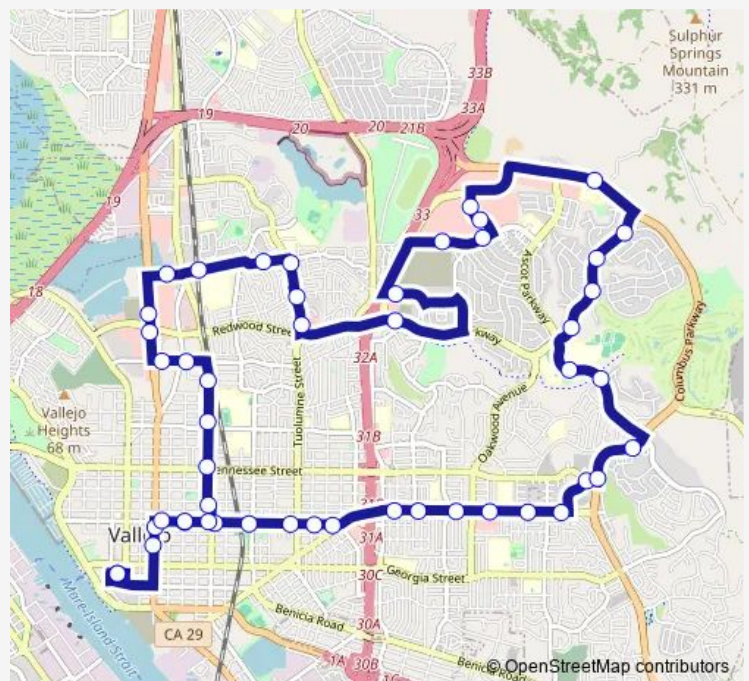

**Bus 7B Counterclockwise**

[Go to website](#)

**Direction**

Vallejo Transit Center (VTC West) — Vallejo Transit Center (VTC West)

49 stops

[Open route schedule](#)

- Vallejo Transit Center (VTC West)
- Sonoma Blvd & Florida St (Lincoln Elem)
- Florida St & Napa St
- Florida St & Alameda St
- Florida St & Amador St
- Florida St & Tuolumne St
- Florida St & Calaveras St
- Florida St & Solano Ave
- Springs Rd & Hilton Ave
- Springs Rd & Vervais Ave
- Springs Rd & Thelma Ave
- Springs Rd & Oakwood Ave (Springstowne)
- Springs Rd & Heartwood Ave
- Springs Rd & Rollingwood Dr (Springhill)
- Avian Dr & Tennessee St
- Columbus Pkwy & Tennessee St
- Columbus Pkwy & Ascot Pkwy
- Ascot Pkwy & Sunrise Way
- Ascot Pkwy & Wardlaw Park East
- Redwood Pkwy & Jesse Bethel High School
- Redwood Pkwy & Eagle Ridge Dr

**Route schedule**

Vallejo Transit Center (VTC West) — Vallejo Transit Center (VTC West)

Monday	06:44-19:15
Tuesday	06:44-19:15
Wednesday	06:44-19:15
Thursday	06:44-19:15
Friday	06:44-19:15
Saturday	08:44-18:15
Sunday	08:44-18:15

**Route info**

Direction: Vallejo Transit Center (VTC West)

Stops: 49

Trip Duration: 1 hour 0 min

7B — Counterclockwise

Redwood Pkwy & Penny Ln

Redwood Pkwy & Cabernet Dr

Columbus Pkwy & St Johns Mine Rd (Scc)

## Route info

Direction: Vallejo Transit Center (VTC West)

Stops: 36

Trip Duration: 0 hour 45 min

Plaza Dr & Admiral Callaghan Ln

Plaza Dr & Turner Pkwy (Gateway Plaza)

Turner Pkwy & Plaza Dr

Turner Pkwy & Admiral Callaghan Ln