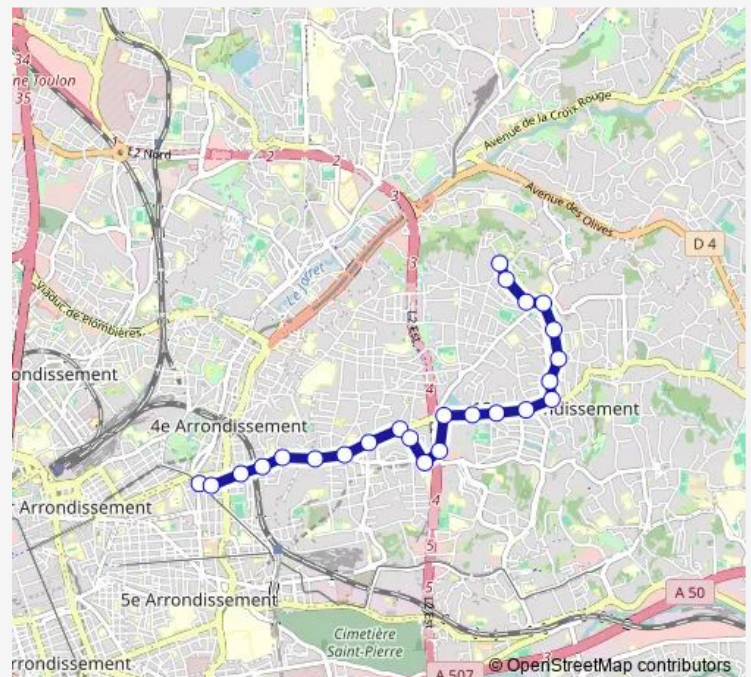

Thursday 06:15-19:29

Friday 06:15-19:29

Saturday 06:15-19:29

Sunday 06:15-19:29

Route info

Direction: Foch 5 Avenues

Stops: 24

Trip Duration: 0 hour 23 min

7B — Foch 5 Avenues - Bois Lemaître

BusMaps

La Pignatelle

Compadieu

Bois Lemaître

Direction

Bois Lemaître — Foch 5 Avenues

24 stops