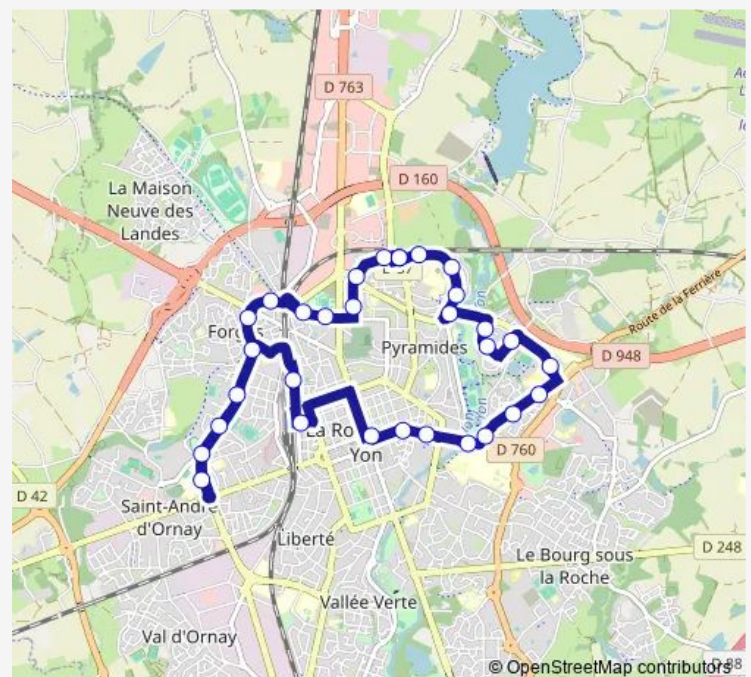

Pont Rouge

Comète

Hauts de Renou

Route schedule

Robretières — Robretières

Monday 06:22-20:04

Tuesday 06:22-20:04

Wednesday 06:22-20:04

Thursday 06:22-20:04

Friday 06:22-20:04

Saturday 07:20-19:50

Sunday —

Route info

Direction: Robretières

Stops: 31

Trip Duration: 0 hour 39 min

Jean Xxiii

Romanet

Robretières

Direction

Robretières — Napoléon Ibis Sacré

2 stops

[Open route schedule](#)

Robretières

Napoléon Ibis Sacré

Route schedule

Robretières — Napoléon Ibis Sacré

Monday	15:55
Tuesday	15:55
Wednesday	—
Thursday	15:55
Friday	15:55
Saturday	—
Sunday	—

Route info

Direction: Robretières

Stops: 2

Trip Duration: 0 hour 12 min