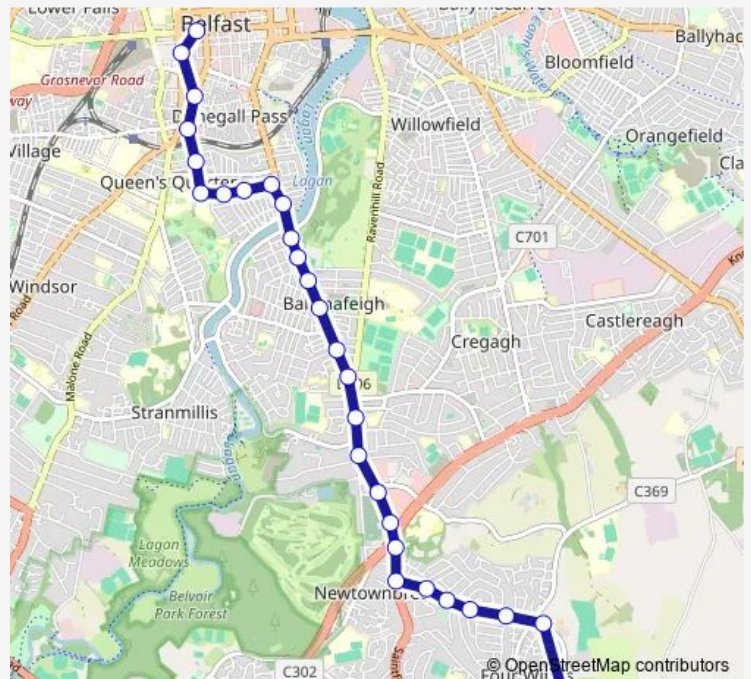

Bus 7B Laurelgrove - Four Winds - City Centre

[Go to website](#)

Direction

Laurelgrove — Bedford Street

28 stops

[Open route schedule](#)

- Laurelgrove
- Ballymaconaghy Mews
- Four Winds
- Four Winds Park
- Glenholm
- Colby Park
- Glendale
- Mount Oriel
- Breda Park
- Knockbreda Cemetery
- Hampton Park
- Annadale Avenue
- Rosetta St John's Church
- Ardmore Avenue
- Ballynafeigh
- Ulidia
- South Parade
- Candahar Street
- Agincourt Avenue
- University Avenue
- Dudley Street

Route schedule

Laurelgrove — Bedford Street

Monday	06:56-08:47
Tuesday	06:56-08:47
Wednesday	06:56-08:47
Thursday	06:56-08:47
Friday	06:56-08:47
Saturday	06:51-08:50
Sunday	—

Route info

Direction: Laurelgrove

Stops: 28

Trip Duration: 0 hour 30 min

7B — Laurelgrove - Four Winds - City Centre

Rugby Road

College Green

Botanic Avenue

Shaftesbury Square

Albion Street

Tuesday 06:30-21:00

Wednesday 06:30-21:00

Thursday 06:30-21:00

Friday 06:30-21:00

Saturday 06:30-21:00

Sunday 08:55-20:50

Route info

Direction: Howard Street