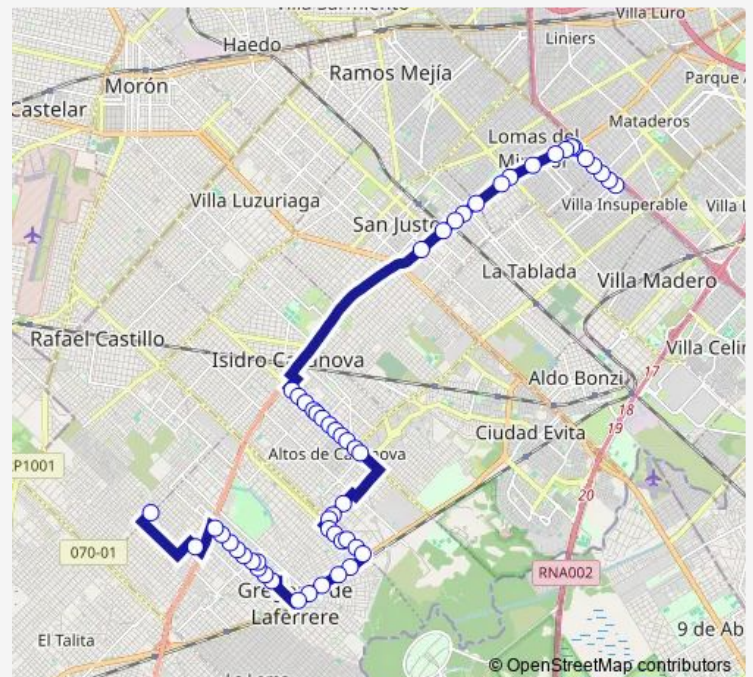

Friday 05:00-23:40

Saturday 05:00-23:40

Sunday 05:00-23:40

Route info

Direction: Lisandro DE LA Torre 1632

Stops: 55

Trip Duration: 1 hour 47 min

622R4 — Jmlmtz622