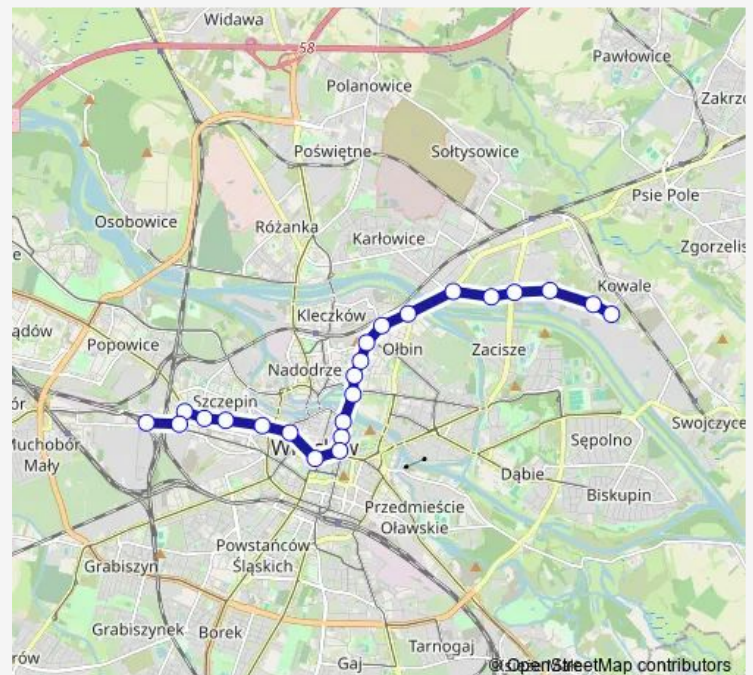

Thursday 05:12-22:38

Friday 05:12-22:38

Saturday 05:35-22:38

Sunday 05:35-22:38

Route info

Direction: Wrocławski Park Przemysłowy

Stops: 23

Trip Duration: 0 hour 36 min