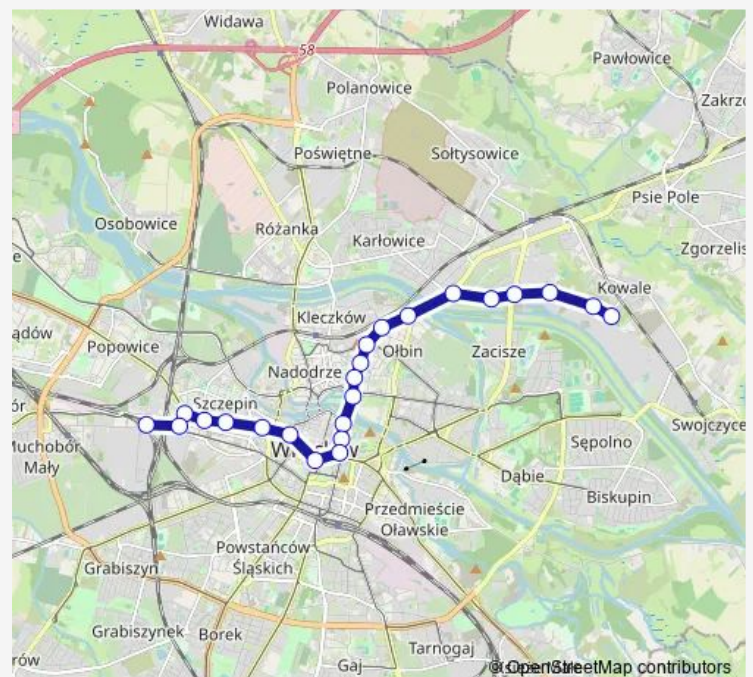

Friday 05:12-22:38

Saturday 05:35-22:38

Sunday 05:35-22:38

Route info

Direction: Wrocławski Park Przemysłowy

Stops: 23

Trip Duration: 0 hour 33 min

23