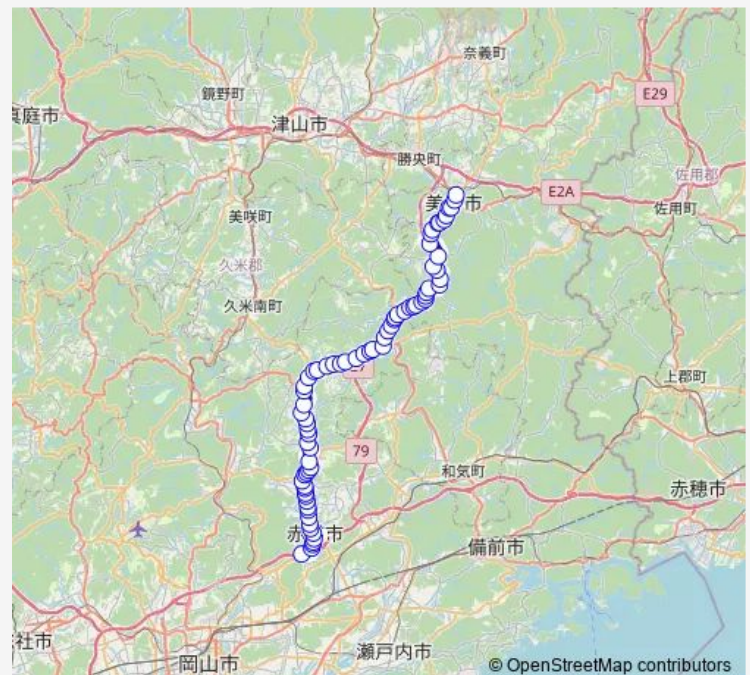

Saturday 09:48-17:30

Sunday 09:48-17:30

Route info

Direction: 林野駅前

Stops: 75

Trip Duration: 1 hour 15 min

奥上

奥