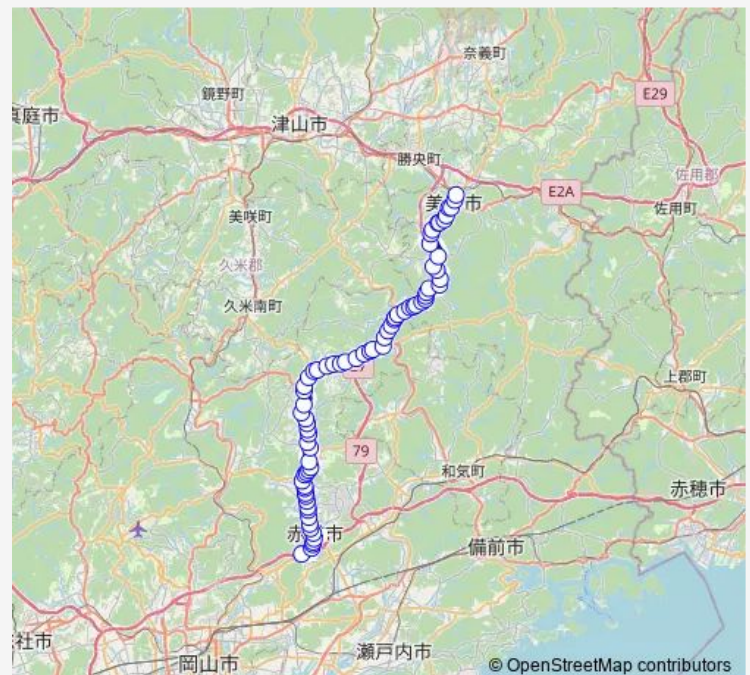

Saturday 09:48-17:30

Sunday 09:48-17:30

Route info

Direction: 林野駅前

Stops: 75

Trip Duration: 1 hour 15 min

奥上

奥