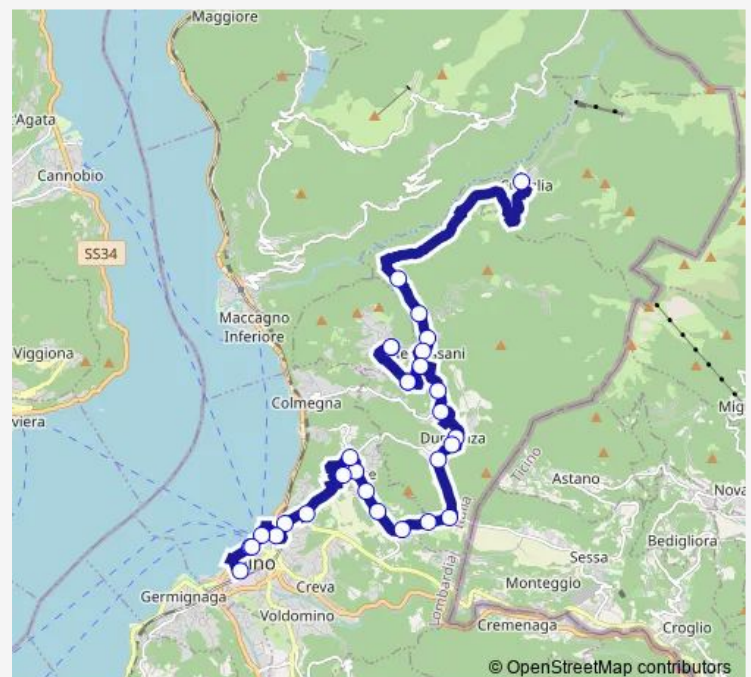

Tuesday 07:15-13:45

Wednesday 07:15-12:45

Thursday 07:15-13:45

Friday 07:15-13:45

Saturday 07:15-12:45

Sunday —

Route info

Direction: Agra, Pasquinelli,monumento

Stops: 25

Trip Duration: 0 hour 35 min

N01 — Luino-Agra-Curiglia

Luino, Liberta',Imbarcadero

Luino, Dante fr. 9-17

Luino, Marconi,Stazione Fs

Luino, Dante 9

Direction

Thursday 06:45-18:25

Friday 06:45-18:25

Saturday 06:45-18:25

Sunday —

Route info

Direction: Luino, Dante fr. 9-17

Stops: 29

Trip Duration: 0 hour 50 min