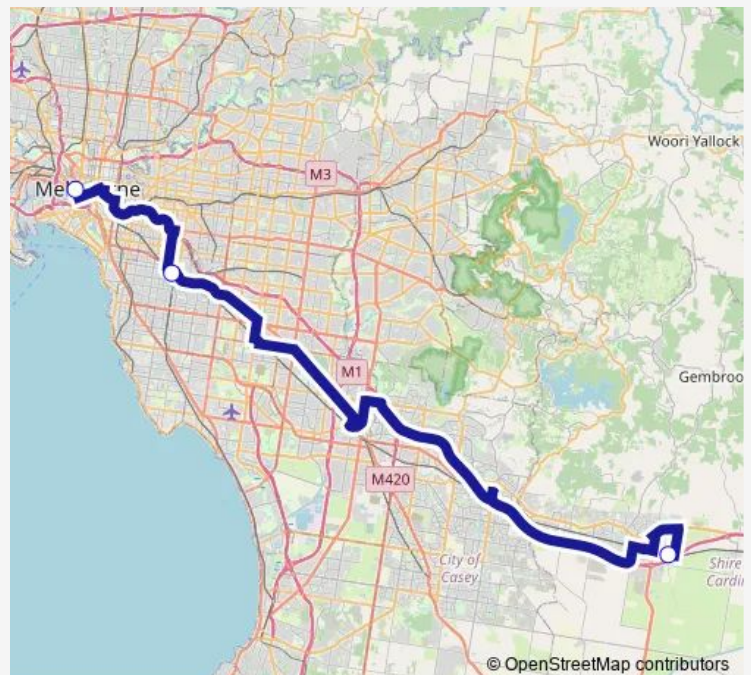

### Route schedule

Southern Cross Coach Terminal/Spencer St (Melbourne City) — Traralgon Station/Princes St (Traralgon)

Monday	—
Tuesday	—
Wednesday	—
Thursday	—
Friday	—
Saturday	02:00
Sunday	—

### Route info

Direction: Southern Cross Coach Terminal/Spencer St (Melbourne City)

Stops: 16

Trip Duration: 2 hour 55 min