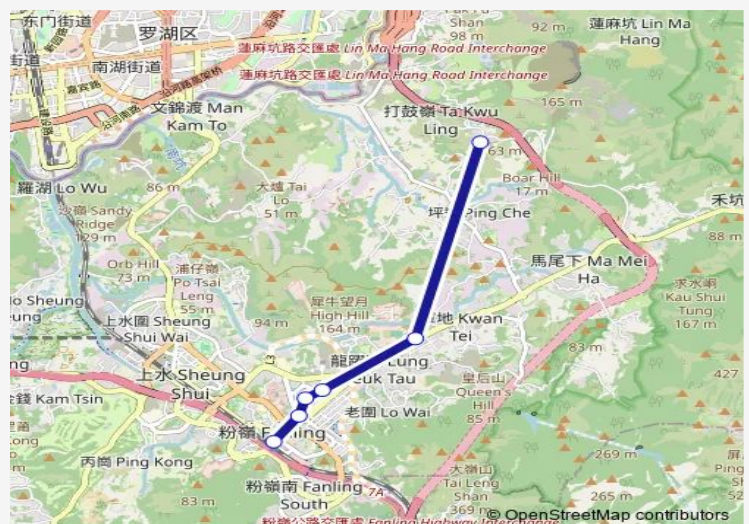

### Route schedule

FANLING STATION ROAD, NEAR GALAXY COURT,  
FANLING TOWN CENTER|FANLING STATION ROAD,  
NEAR GALAXY COURT, FANLING TOWN CENTER —  
PING YUEN ROAD, NEAR PING YEUNG OLD VILLAGE  
PUBLIC TOILET|PING YUEN ROAD, NEAR PING YE-  
UNG OLD VILLAGE PUBLIC TOILET

### Route info

Direction: FANLING STATION ROAD, NEAR GALAXY  
COURT, FANLING TOWN CENTER|FANLING STATION  
ROAD, NEAR GALAXY COURT, FANLING TOWN CEN-  
TER

Stops: 6

Trip Duration: 0 hour 20 min

52K — Fanling Station - Ping Yuen Road, Near Ping Yeung OLD Village Public Toilet (Special Departures)

### Direction

PING YUEN ROAD, NEAR PING YEUNG OLD VILLAGE PUBLIC TOILET|PING YUEN ROAD, NEAR PING YEUNG OLD VILLAGE PUBLIC TOILET — FANLING STATION ROAD, NEAR GALAXY COURT, FANLING TOWN CENTER|FANLING STATION ROAD, NEAR GALAXY COURT, FANLING TOWN CENTER