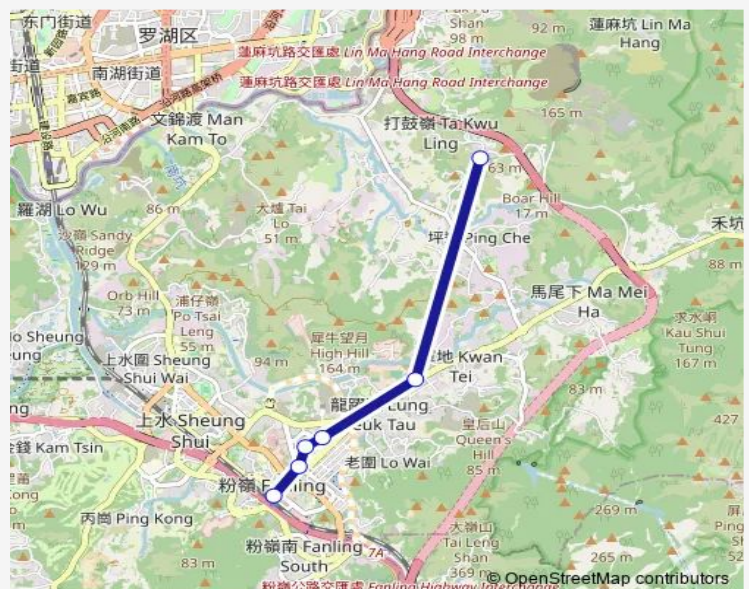

SHA TAU KOK Road - Lung Yeuk Tau, Near Kwan Tei

Ping Yuen Road, Near Ping Yeung OLD Village Public Toilet|Ping Yuen Road, Near Ping Yeung OLD Village Public Toilet

Route schedule

Fanling Station Road, Near Galaxy Court, Fanling Town Center|Fanling Station Road, Near Galaxy Court, Fanling Town Center — Ping Yuen Road, Near Ping Yeung OLD Village Public Toilet|Ping Yuen Road, Near Ping Yeung OLD Village Public Toilet

Monday 20:15

Tuesday 20:15

Wednesday 20:15

Thursday 20:15

Friday 20:15

Saturday 20:15

Sunday 20:15

Route info

Direction: Fanling Station Road, Near Galaxy Court, Fanling Town Center|Fanling Station Road, Near Galaxy Court, Fanling Town Center

Stops: 6

Trip Duration: 0 hour 20 min

Direction

Ping Yuen Road, Near Ping Yeung OLD Village Public Toilet|Ping Yuen Road, Near Ping Yeung OLD Village Public Toilet — Fanling Station Road, Near Galaxy Court, Fanling Town Center|Fanling Station Road, Near Galaxy Court, Fanling Town Center