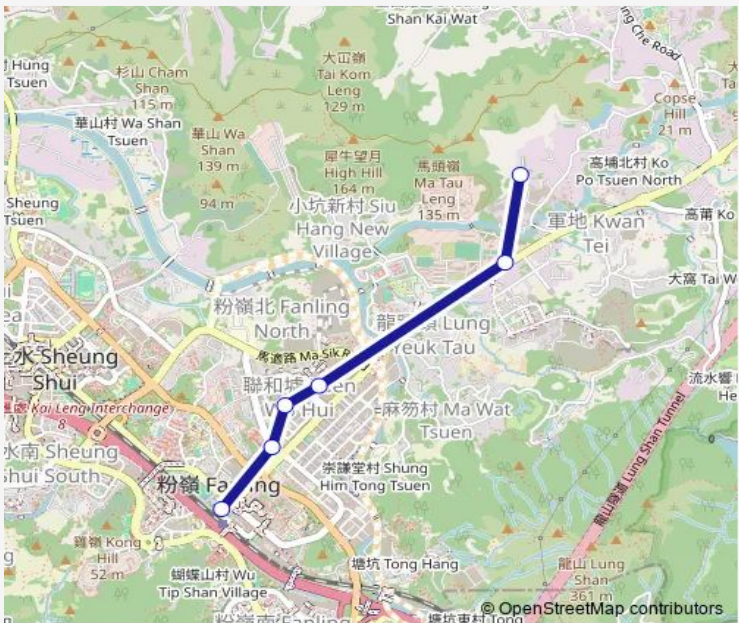

WO MUN STREET PUBLIC LIGHT BUS TERMINUS|WO  
 MUN STREET PUBLIC LIGHT BUS TERMINUS (WO  
 MUN STREET PUBLIC LIGHT BUS (SCHEDULED) SER-  
 VICE TERMINUS)|WO MUN STREET PUBLIC LIGHT  
 BUS TERMINUS

SHA TAU KOK ROAD - LUNG YEUK TAU, NEAR KWAN  
 TEI

KWAN TEI (NORTH)

**Route schedule**  
 FANLING STATION ROAD, NEAR GALAXY COURT,  
 FANLING TOWN CENTER|FANLING STATION ROAD,  
 NEAR GALAXY COURT, FANLING TOWN CENTER —  
 KWAN TEI (NORTH)

Monday	06:30-08:20
Tuesday	06:30-08:20
Wednesday	06:30-08:20
Thursday	06:30-08:20
Friday	06:30-08:20
Saturday	—
Sunday	—

**Route info**

**Direction:** FANLING STATION ROAD, NEAR GALAXY COURT, FANLING TOWN CENTER|FANLING STATION ROAD, NEAR GALAXY COURT, FANLING TOWN CENTER

**Stops:** 6

**Trip Duration:** 0 hour 14 min

### Direction

KWAN TEI (NORTH) — FANLING STATION ROAD, NEAR GALAXY COURT, FANLING TOWN CENTER|FANLING STATION ROAD, NEAR GALAXY COURT, FANLING TOWN CENTER

5 stops

[Open route schedule](#)

KWAN TEI (NORTH)