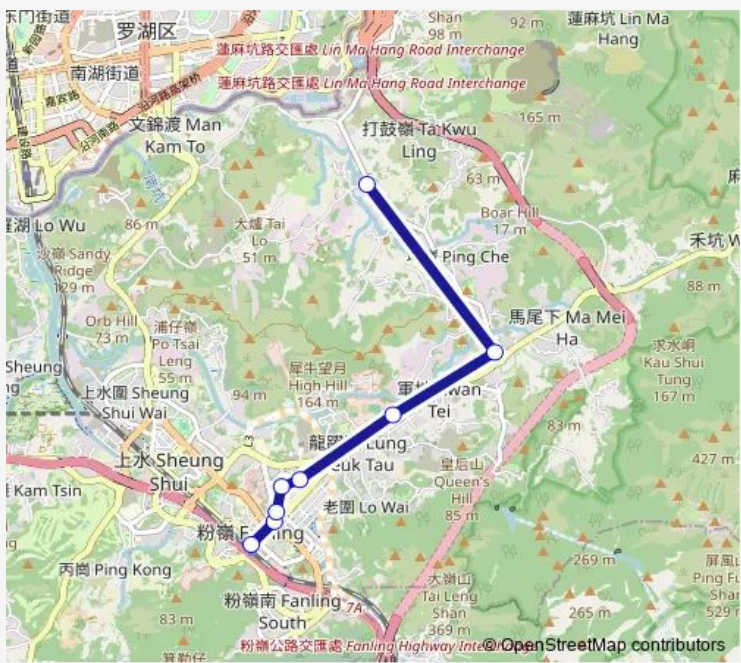

Bus 52K Fanling Station - Ping Che

[Go to website](#)

Direction
 PING CHE ROAD, NEAR LEE UK TSUEN|PING CHE ROAD, NEAR LEE UK TSUEN — FANLING STATION ROAD, NEAR GALAXY COURT, FANLING TOWN CENTER|FANLING STATION ROAD, NEAR GALAXY COURT, FANLING TOWN CENTER

Route schedule

PING CHE ROAD, NEAR LEE UK TSUEN|PING CHE ROAD, NEAR LEE UK TSUEN — FANLING STATION ROAD, NEAR GALAXY COURT, FANLING TOWN CENTER|FANLING STATION ROAD, NEAR GALAXY COURT, FANLING TOWN CENTER

Monday	05:00-23:56
Tuesday	05:00-23:56
Wednesday	05:00-23:56
Thursday	05:00-23:56
Friday	05:00-23:56
Saturday	05:00-23:56
Sunday	05:00-23:56

Route info

Direction: PING CHE ROAD, NEAR LEE UK TSUEN|PING CHE ROAD, NEAR LEE UK TSUEN

Stops: 6

Trip Duration: 0 hour 22 min

Direction

FANLING STATION ROAD, NEAR GALAXY COURT,
FANLING TOWN CENTER|FANLING STATION ROAD,
NEAR GALAXY COURT, FANLING TOWN CENTER —
PING CHE ROAD, NEAR LEE UK TSUEN|PING CHE
ROAD, NEAR LEE UK TSUEN