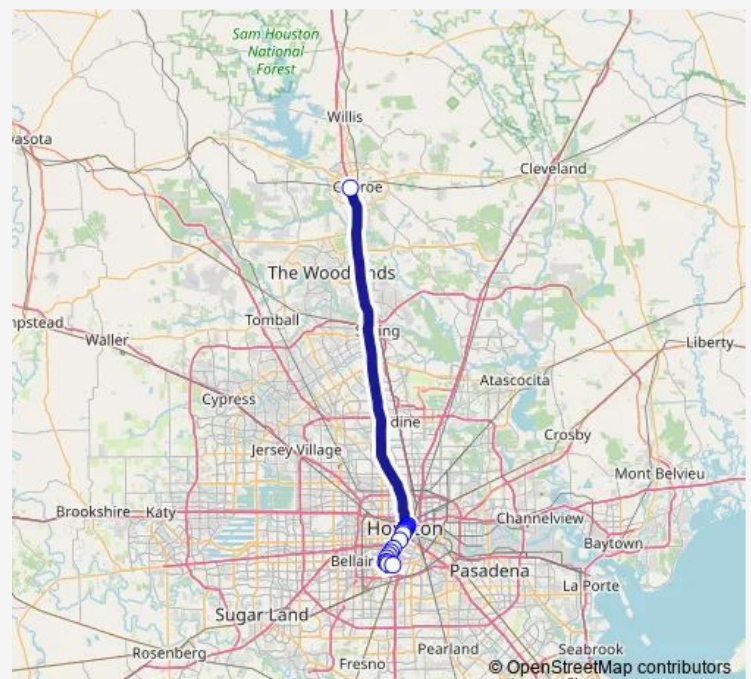

Main St @ Sunset Blvd

Main St @ Cambridge St

Main St @ Dryden Rd

Texas Medical Center Transit Center

Pressler St @ Richard Jv Johnson Av

Bertner Ave @ Braeswood Blvd

VA Hospital

Route schedule

Route info

Direction: Conroe Park & Ride

Stops: 19

Trip Duration: 1 hour 19 min

Direction

VA Hospital — Conroe Park & Ride

19 stops

[Open route schedule](#)

VA Hospital

Bertner Ave @ Braeswood Blvd

Pressler St @ Rjv Johnson MB

Texas Medical Center Transit Center

Main St @ Dryden Rd

Main St @ University Blvd

Main St @ Sunset Blvd

Main St @ Binz St

Thursday 15:30-16:30

Friday 15:30-16:30

Saturday —

Sunday —

Route info

Direction: VA Hospital

Stops: 19

Trip Duration: 1 hour 28 min