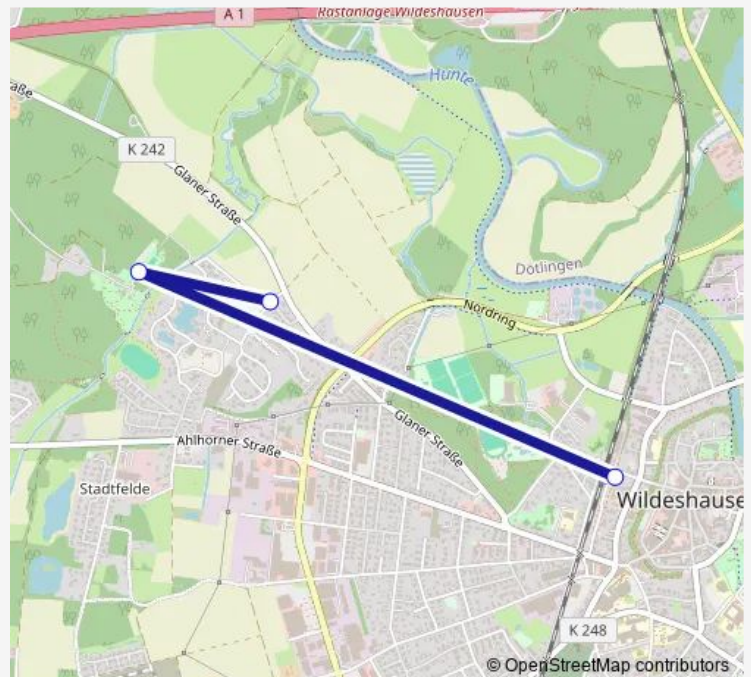

Direction

Wildesh., Blumenweg — Wildeshausen, Bahnhof,Mast1

3 stops

[Open route schedule](#)

Wildesh., Blumenweg

Wildesh., Gut Spascher Sand

Wildeshausen, Bahnhof,Mast1

Route schedule

Wildesh., Blumenweg — Wildeshausen, Bahnhof,Mast1

Monday 15:38

Tuesday 15:38

Wednesday 15:38

Thursday 15:38

Friday 13:40

Saturday —

Sunday —

Route info

Direction: Wildesh., Blumenweg

Stops: 3

Trip Duration: 0 hour 16 min

Direction

Wildeshausen, Bahnhof,Mast1 — Wildesh., Gut Spascher Sand

2 stops

[Open route schedule](#)

Friday 08:05

Saturday —

Sunday —

Route info

Direction: Wildeshausen, Bahnhof,Mast1

Stops: 2

Trip Duration: 0 hour 7 min

Direction