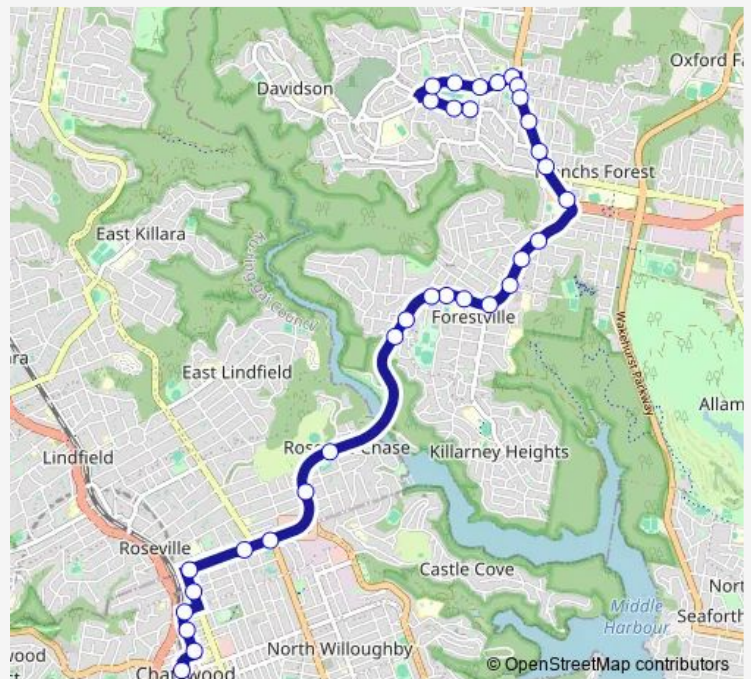

Glen St Before Forest Way

Forest Way After Glen St

Forest Way Opp Bambara Oval

Forest Way Before Bowman Av

Forest Way At Adams St

Wareham Reserve, Forest Way

Forest Way Opp Forestway Shopping Centre

Warringah Rd At Maxwell Pd

Warringah Rd Opp Altona Av

Warringah Rd At Currie Rd

Warringah Rd At Starkey St

Warringah Rd At Darley St

Warringah Rd At Melwood Av

Route schedule

Blackbutts Rd Opp Frenchs Forest Showground — Chatswood Station, Stand C

Stops: 33

Trip Duration: 0 hour 29 min

291 — Blackbutts Rd before Malbara Cr to Chatswood Station

Warringah Rd Before Forestville Av

Warringah Rd Opp Laurel Ch

Warringah Rd Opp Valley Rd

Warringah Rd Before Babbage Rd