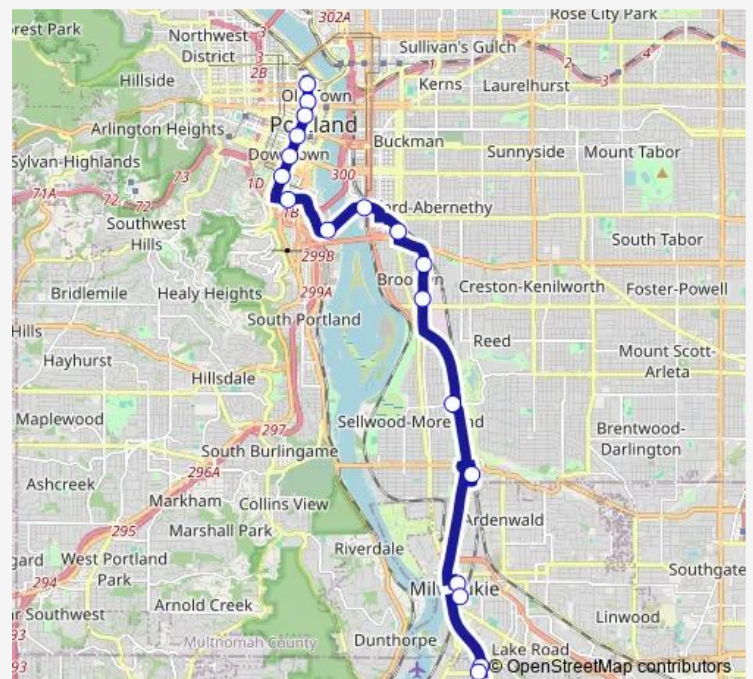

SE Park Ave & SE Park Ave MAX Station

Route schedule

Union Station/NW 5th & Glisan MAX Stn — SE Park Ave & SE Park Ave MAX Station

Monday 23:33-00:43⁺¹

Tuesday 23:33-00:43⁺¹

Wednesday 23:33-00:43⁺¹

Thursday 23:33-00:43⁺¹

Friday 23:33-00:43⁺¹

Saturday 23:33-00:43⁺¹

Sunday 23:33-00:43⁺¹

Route info

Direction: Union Station/NW 5th & Glisan MAX Stn

Stops: 18

Trip Duration: 0 hour 38 min

291 — Orange Bus

Direction

SE Park Ave & SE Park Ave MAX Station — Union Station/NW 6th & Hoyt MAX Stn

17 stops

[Open route schedule](#)

SE Park Ave & SE Park Ave MAX Station

SE Washington & 21st

SE Jackson & Main St

SE Tacoma Park & Ride

Monday 24:25-00:50⁺¹

Tuesday 24:25-00:50⁺¹

Wednesday 24:25-00:50⁺¹

Thursday 24:25-00:50⁺¹

Friday 24:25-00:50⁺¹

Saturday 24:25-00:50⁺¹

Sunday 24:25-00:50⁺¹

Route info