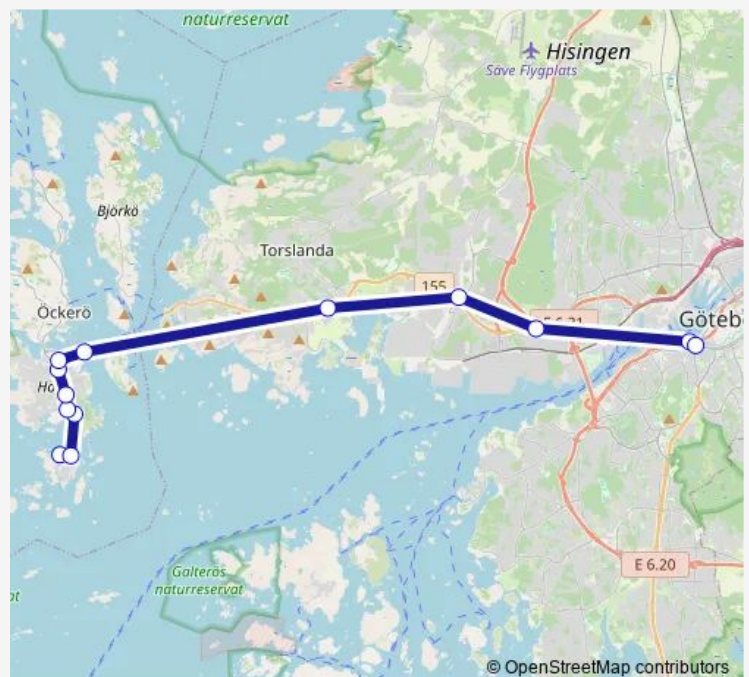

Thursday 05:50-06:40

Friday 05:50-06:40

Saturday —

Sunday —

Route info

Direction: Fotö färjeläge

Stops: 13

Trip Duration: 1 hour 0 min