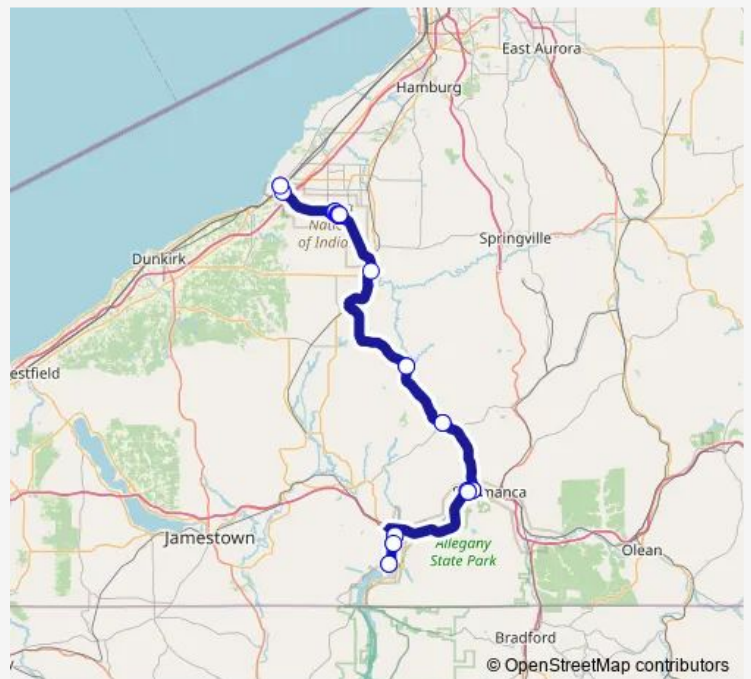

[Go to website](#)

Direction
 Highbanks Ob — Highbanks Ib
 30 stops
[Open route schedule](#)

- Highbanks Ob
- Turtle Pit Cafe Ob
- Steamburg Community Center Ob
- Seneca Allegany Casino Ob
- Seneca Allegany Admin Building Ob
- Seneca Allegany Community Center Ob
- Seneca One Stop - Sal Ob
- Cattaraugus County Building Ob
- Village of Cattaraugus Ob
- Zoar Valley Clinic
- Oak Tree Apartments Ob
- William Seneca Building Ob
- Seneca Laundromat Ob
- Cattaraugus Community Center Ob
- Sg&E - Irving Ob
- Seneca One Stop - Irving Ib
- Sg&E - Irving Ib
- Cattaraugus Community Center Ib
- Seneca Laundromat Ib
- William Seneca Building Ib
- Oak Tree Apartments Ib

Route schedule
 Highbanks Ob — Highbanks Ib

Monday	—
Tuesday	—
Wednesday	—
Thursday	—
Friday	—
Saturday	09:00-19:23
Sunday	—

Route info
 Direction: Highbanks Ob
 Stops: 30
 Trip Duration: 4 hour 4 min

Village of Cattaraugus Ib

Sunday	—
--------	---

Route info

Direction: Highbanks Ob

Stops: 34

Trip Duration: 3 hour 46 min

Winnie Kettle Building Ib

Village of Cattaraugus Ib

Cattaraugus County Building Ib

Seneca One Stop - Sal Ib

LRJ Health Center Ib

Seneca Allegany Admin Building Ib

Steamburg Community Center Ib

Turtle Pit Cafe Ib

Highbanks Ib

Bus time schedules and route maps are available in an offline PDF at busmaps.com. Use the busmaps.com website to see live bus times, train schedule or subway schedule, and step-by-step directions for all public transit in Little Valley