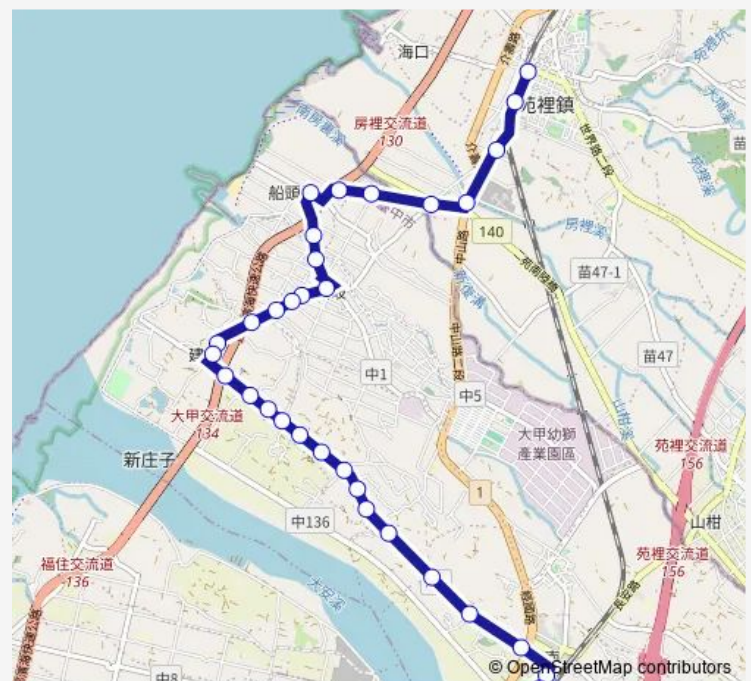

Tc\_育樂路

### Route schedule

Tc\_苑裡站 — Tc\_日南國中

Monday 06:15-06:20

Tuesday 06:15-06:20

Wednesday 06:15-06:20

Thursday 06:15-06:20

Friday 06:15-06:20

Saturday —

### Route info

Direction: Tc\_苑裡站

Stops: 32

Trip Duration: 0 hour 25 min

181區1 — 181區1\_苑裡站\_日南國中

Tc\_頭張(臨江路)

Tc\_石頭厝

Tc\_鄭厝