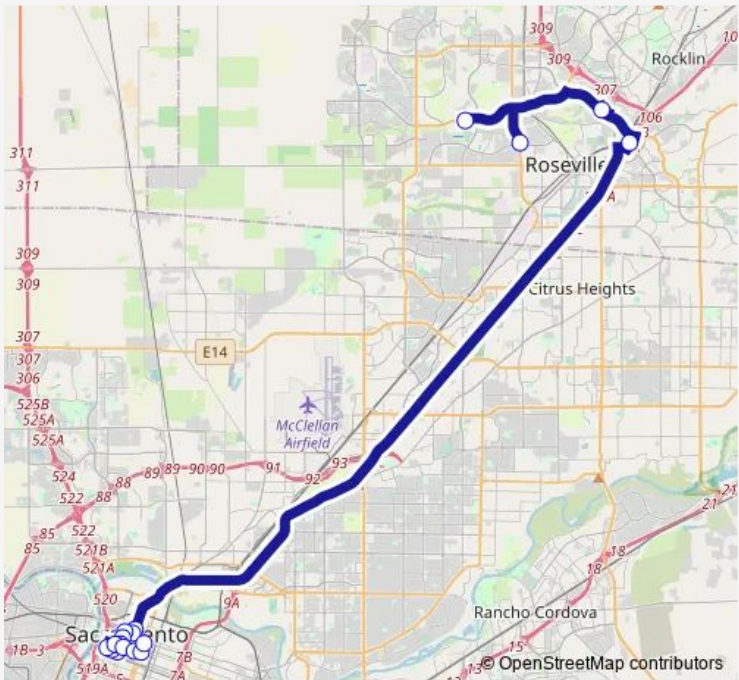

**Bus 2\_Am AM Commuter 2**

[Go to website](#)

**Direction**  
 Foothills Blvd & Junction Blvd (Nb) — 16th ST & K ST (Nb)  
 19 stops  
[Open route schedule](#)

- Foothills Blvd & Junction Blvd (Nb)
- Pleasant Grove Blvd & Mahany Park AND Ride LOT (Nb)
- Galleria CIR & West DR (Eb)
- Taylor RD & Eureka RD (Nb)
- 12th ST & G ST (Sb)
- I ST & 12th ST (Wb)
- 9TH ST & I ST (Sb)
- 9TH ST & K ST (Sb)
- 9TH ST & Capitol AVE (Sb)
- 9TH ST & N ST (Sb)
- 9TH ST & O ST (Sb)
- P ST & 9TH ST (Wb)
- P ST & 7TH ST (Wb)
- 5TH ST & P ST (Nb)
- N ST & 7TH ST (Eb)
- N ST & 10th ST (Eb)
- N ST & 14th ST (Eb)
- 16th ST & N ST (Nb)
- 16th ST & K ST (Nb)

**Route schedule**  
 Foothills Blvd & Junction Blvd (Nb) — 16th ST & K ST (Nb)

Monday	05:35
Tuesday	05:35
Wednesday	05:35
Thursday	05:35
Friday	05:35
Saturday	—
Sunday	—

**Route info**  
 Direction: Foothills Blvd & Junction Blvd (Nb)  
 Stops: 19  
 Trip Duration: 1 hour 13 min