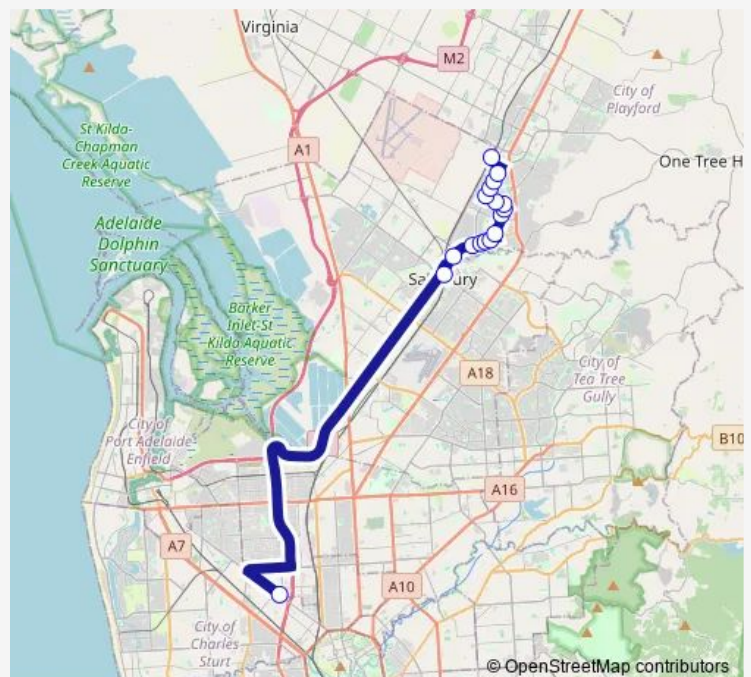

Bus 466 Elizabeth to Adelaide Secondary School of English

[Go to website](#)

Direction

Zone A Adelaide Secondary School of English — Elizabeth Interchange Terminus

17 stops

[Open route schedule](#)

Zone A Adelaide Secondary School of English

Zone C Salisbury Interchange - West Side

Stop 50 Salisbury Hwy - North West side

Stop 53A John Rice Ave - North West side

Stop 53C John Rice Ave - North West side

Stop 54 John Rice Ave - North West side

Stop 54A John Rice Ave - North West side

Stop 54B Haydown Rd - West side

Stop 57 Haydown Rd - West side

Stop 57A Haydown Rd - North West side

Stop 57B Burgate St - West side

Stop School Fairfield Rd / Harvey Rd

Stop 59 Philip Hwy - North West side

Stop 60 Philip Hwy - North West side

Stop 61 Philip Hwy - North West side

Stop 62 Philip Hwy - North West side

Elizabeth Interchange Terminus

Route schedule

Zone A Adelaide Secondary School of English — Elizabeth Interchange Terminus

Monday	15:37
Tuesday	14:47
Wednesday	15:37
Thursday	14:47
Friday	15:37
Saturday	—
Sunday	—

Route info

Direction: Zone A Adelaide Secondary School of English

Stops: 17

Trip Duration: 0 hour 51 min

466 — Elizabeth to Adelaide Secondary School of English