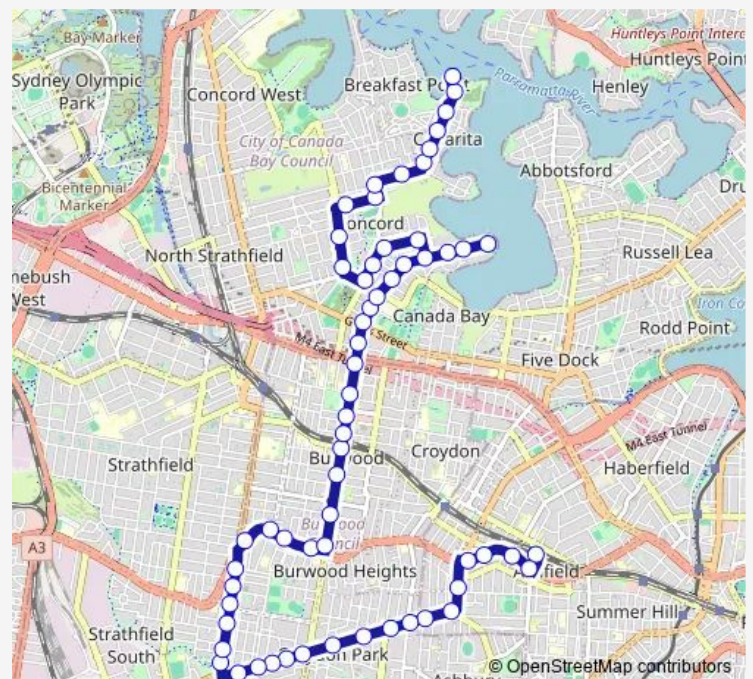

Wednesday 16:13-16:15

Thursday 16:15

Friday 16:15

Saturday —

Sunday —

Route info

Direction: Westfield Burwood, Victoria St

Stops: 28

Trip Duration: 0 hour 24 min

466 — Cabarita Park to Ashfield

Frederick St At Cabarita Rd

Cabarita Rd At Kitchener Av

Cabarita Rd After Elphinstone St

Cabarita Rd At Moore St

Kendall Park, Cabarita Rd

Cabarita Rd At Medora Lane

Cabarita Park, Cabarita Rd

Direction

Ashfield Station, Brown St, Stand A — Cabarita Wharf,
Cabarita Rd

61 stops

[Open route schedule](#)

Ashfield Station, Brown St, Stand A

Ashfield Station, Liverpool Rd, Stand G

Liverpool Rd At Knox St

Liverpool Rd At Lapis Av

Ashfield Rsl, Liverpool Rd

Milton St At Arthur St

Georges River Rd After Watson Av

Georges River Rd At Hay St

Georges River Rd Before Croydon Av

Georges River Rd Opp Brighton St