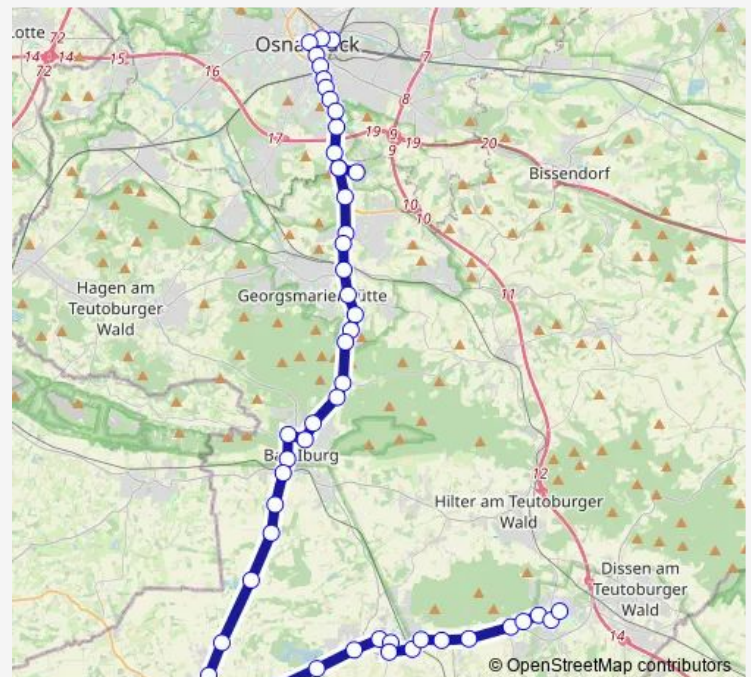

### Route schedule

Bad Rothenfelde Zob — Osnabrück Hauptbahnhof/Zob

Monday 06:30-16:00

Tuesday 06:30-16:00

Wednesday 06:30-16:00

Thursday 06:30-16:00

Friday 06:30-16:00

Saturday 06:00-14:00

### Route info

Direction: Bad Rothenfelde Zob

Stops: 50

Trip Duration: 1 hour 12 min

466

BusMaps

Glane(Bad Iburg) Stoppe

Glane(Bad Iburg) Schönpauk