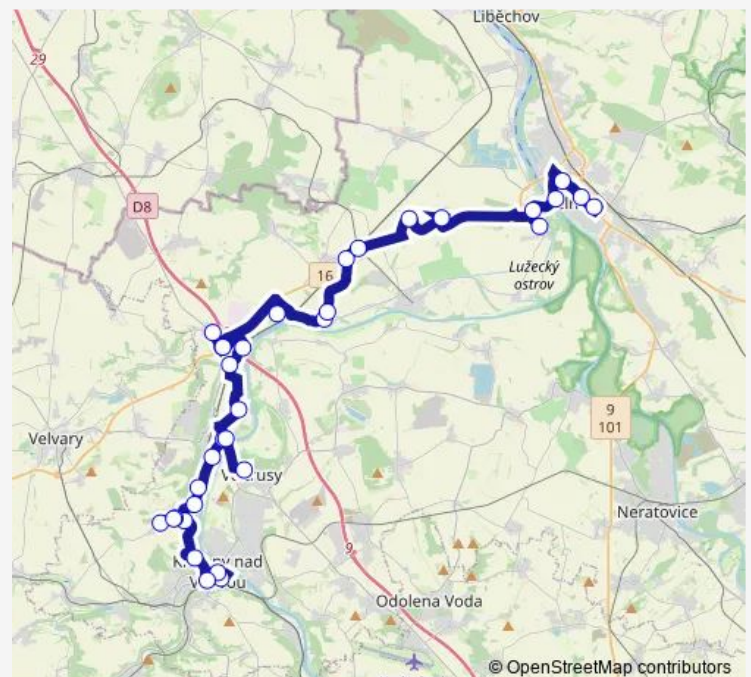

### Route schedule

Nová Ves,Staré Ouholice — Kralupy n.Vlt.,Synthos

Monday 07:06-21:09

Tuesday 07:06-21:09

Wednesday 07:06-21:09

Thursday 07:06-21:09

Friday 07:06-21:09

Saturday —

### Route info

Direction: Nová Ves,Staré Ouholice

Stops: 16

Trip Duration: 0 hour 28 min