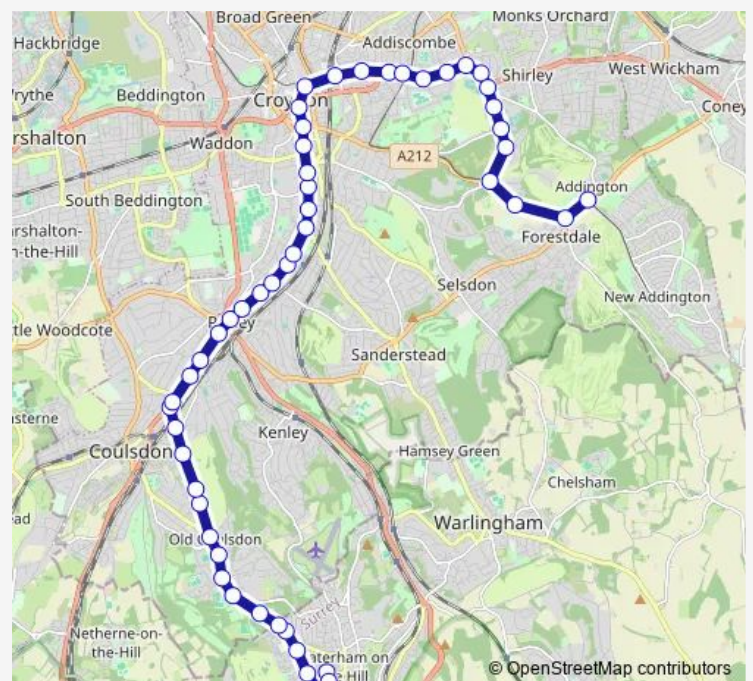

Biddulph Road

Purley Oaks Station

Sanderstead Road

South Croydon Bus Garage

Route schedule

Lacey Drive — Addington Village Interchange

Monday 15:30

Tuesday 15:30

Wednesday 15:30

Thursday 15:30

Friday 15:30

Saturday —

Sunday —

Route info

Direction: Lacey Drive

Stops: 43

Trip Duration: 0 hour 59 min

466 — Addington Interchange - Upper Shirley - South Croydon - Purley - Caterham-on-the-Hill

Haling Park Road

Upland Road Croydon

Swan & Sugar Loaf

Coombe Road

Croydon Flyover

Croydon / St George's Walk

East Croydon Rail Station

Lebanon Road Tram Stop

Sandilands Tram Stop

Ashburton Road Addiscombe

Mapledale Avenue

Birch Tree Way

Trinity School Shirley

Valley Walk