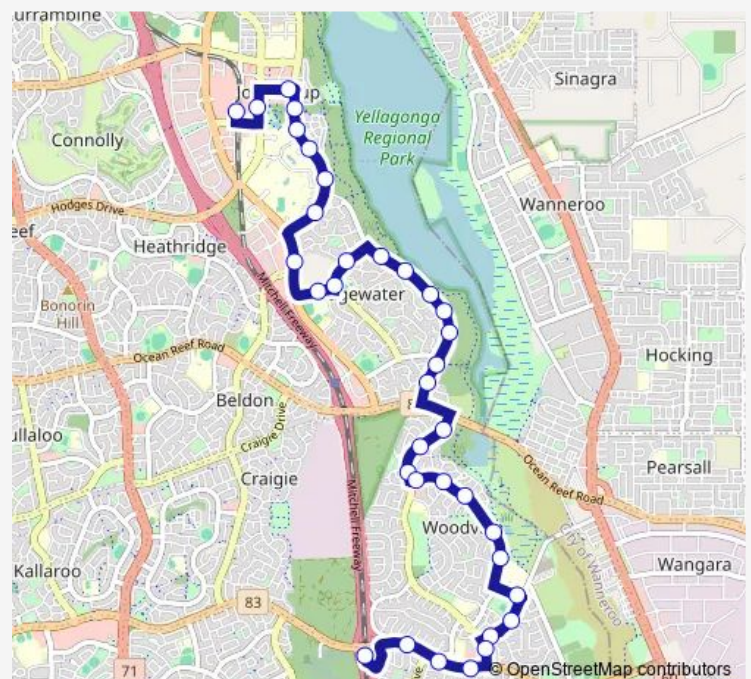

Timberlane Dr After Lyell Gr

Trappers Dr After Montash Rtt

Trappers Dr After Plumdale Wy

Trappers Dr After Monterey Dr

Edgewater Dr Before Wisteria Pde

Edgewater Dr Before Wedgewood Dr

Edgewater Dr After Ridge Cl

Thursday 07:06-19:16

Friday 07:06-19:16

Saturday 07:59-17:59

Sunday —

Route info

Direction: Whitfords Stn Stand 8

Stops: 36

Trip Duration: 0 hour 34 min

Edgewater Dr After Lakehill Gdns

Regatta Dr After Edgewater Dr

Regatta Dr Before Treetop Av

Regatta Dr Before Treetop Av

Treetop Av After Pioneer Dr

Joondalup Dr After Treetop Av

Joondalup Dr After Eddystone Av

Thursday 06:04-17:42

Friday 06:04-17:42

Saturday 06:29-17:58

Sunday —

Route info

Direction: Joondalup Stn Stand 7

Stops: 35

Trip Duration: 0 hour 28 min