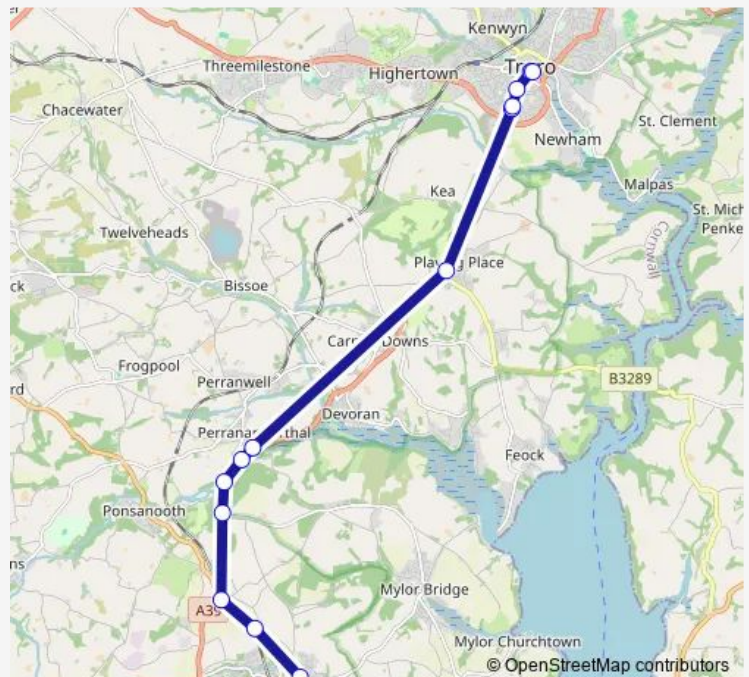

Lander Monument

Conservative Club

Lemon Quay

Route schedule

Truro Hill — Lemon Quay

Monday	14:25
Tuesday	14:25
Wednesday	14:25
Thursday	14:25
Friday	14:25
Saturday	14:25
Sunday	—

Route info

Direction: Truro Hill

Stops: 13

Trip Duration: 0 hour 15 min

■ 466 — Truro - Penryn

Direction

Lemon Quay — Truro Hill

18 stops

[Open route schedule](#)

Lemon Quay

Lander Monument

High School

Merchant House

Bus Shelter

Caravan Park

Gig Lane

Bus Shelter

Old Carnon Hill

Truro Hill

Route schedule

Lemon Quay — Truro Hill

Monday 09:00

Tuesday 09:00

Wednesday 09:00

Thursday 09:00

Friday 09:00