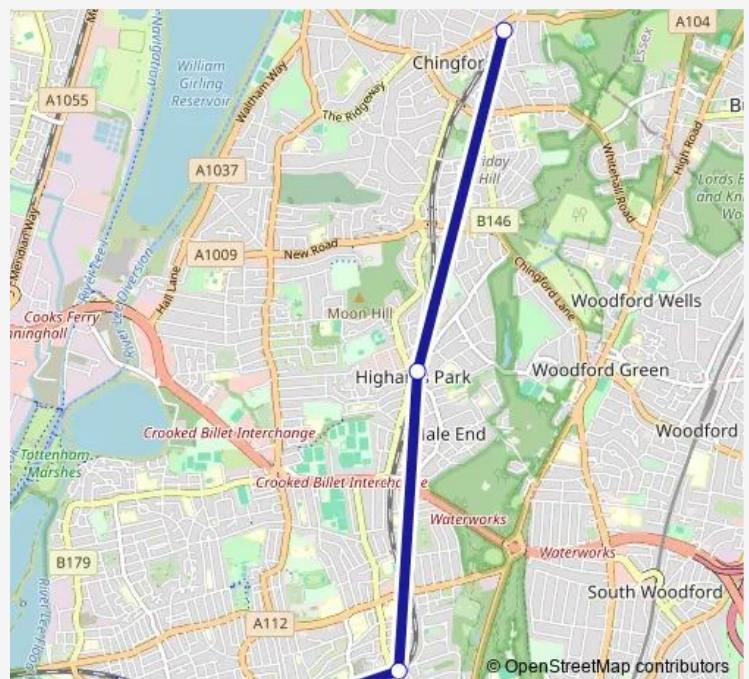

Rail Replacement Bus Service Lo:Whc->Chi LO replacement bus service from WHC to Chi

[Go to website](#)

Direction

Walthamstow Central — Chingford

4 stops

[Open route schedule](#)

Walthamstow Central

Wood Street

Sunday

07:48

Route info

Direction: Walthamstow Central

Stops: 4

Trip Duration: 0 hour 26 min

Lo:Whc->Chi Rail Replacement Bus Service time schedules and route maps are available in an offline PDF at busmaps.com. Use the busmaps.com website to see live bus times, train schedule or subway schedule, and step-by-step directions for all public transit in Walthamstow