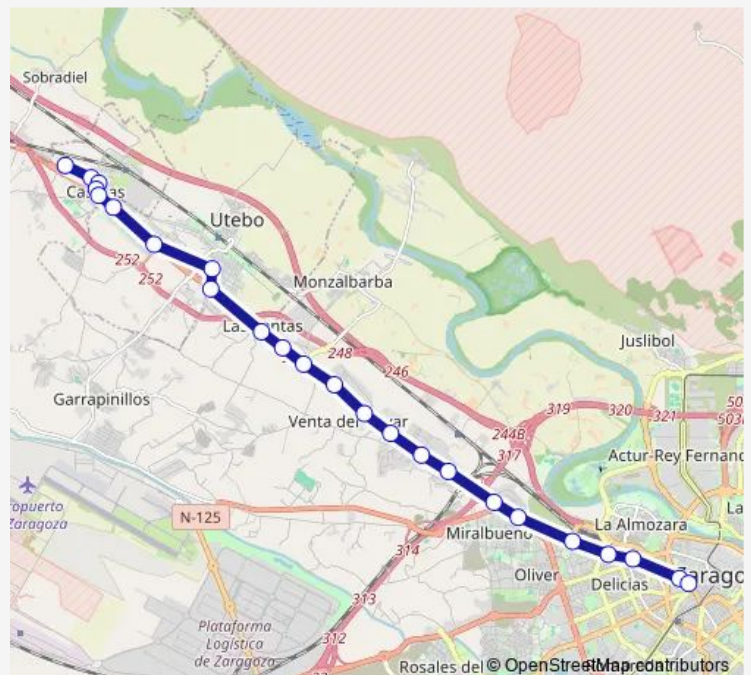

Avda Navarra 71

Route schedule

Terminal Urb Alameda — Paseo María Agustín. 2-4

Monday 05:35-23:30

Tuesday 05:35-23:30

Wednesday 05:35-23:30

Thursday 05:35-23:30

Friday 05:35-23:30

Saturday 06:35-23:30

Sunday 00:00-23:30

Route info

Direction: Terminal Urb Alameda

Stops: 24

Trip Duration: 0 hour 35 min

Avda Navarra 3

P^om^a Agustin 37

Paseo María Agustin. 2-4

Direction

Paseo María Agustín. 2-4 — Terminal Urb Alameda

22 stops

[Open route schedule](#)

Paseo María Agustín. 2-4

Plaza Portillo 3

Avda Navarra 8-12

Thursday 05:00-23:00

Friday 05:00-23:00

Saturday 06:00-23:30

Sunday 07:00-23:00

Route info

Direction: Paseo María Agustín. 2-4

Stops: 22

Trip Duration: 0 hour 35 min