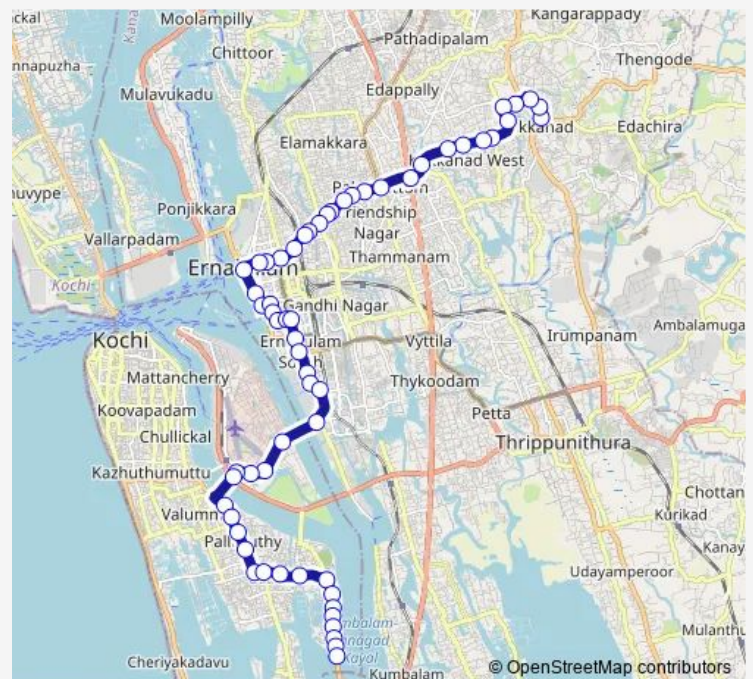

Thursday 06:00

Friday 06:00

Saturday 06:00

Sunday 06:00

Route info

Direction: Kakkanad Civil Station

Stops: 60

Trip Duration: 1 hour 11 min