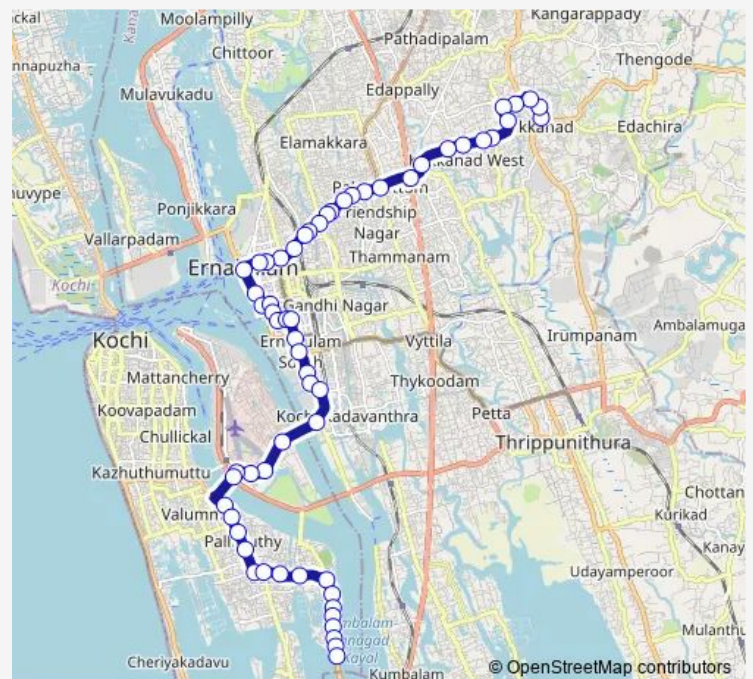

Thursday 06:00

Friday 06:00

Saturday 06:00

Sunday 06:00

Route info

Direction: Kakkanad Civil Station

Stops: 60

Trip Duration: 1 hour 11 min

■ Edakochi ↔ Kakkanad

North Railway Station

Kacheripadi

St Alberts College

Saritha

High Court Junction

Menaka

St Theresas College