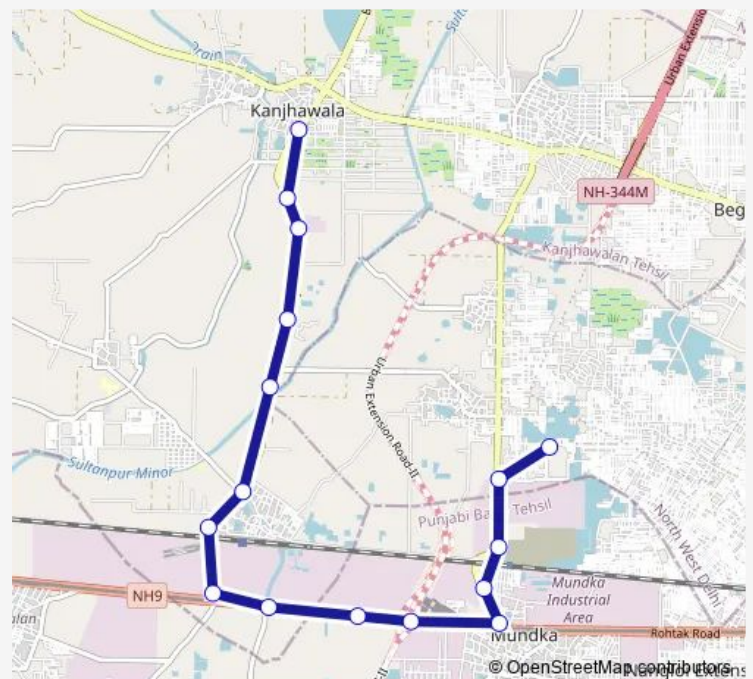

Bus 102Istlup

[Go to website](#)

Direction

Rani Khara Depot 1 — Kanjhawala Village

16 stops

[Open route schedule](#)

Rani Khara Depot 1

Rani Khara Depot Crossing

Mundka Railway Station

Friends Enclave Mundka

Mundka School (Rani Khara Road)

Mundka Industrial Area / Shiv Shankar Dharamkanta

Mile Stone Factory

Hiran Kudna Crossing

Ghevra Crossing (Kanjhawala Road)

FCI Ghevra

Monday 04:59-16:46

Tuesday 04:59-16:46

Wednesday 04:59-16:46

Thursday 04:59-16:46

Friday 04:59-16:46

Saturday 04:59-16:46

Sunday 04:59-16:46

Route info

Direction: Rani Khara Depot 1

Stops: 16

Trip Duration: 0 hour 44 min

102Istlup

BusMaps

102lstlup Bus time schedules and route maps are available in an offline PDF at busmaps.com. Use the busmaps.com website to see live bus times, train schedule or subway schedule, and step-by-step directions for all public transit in New Delhi