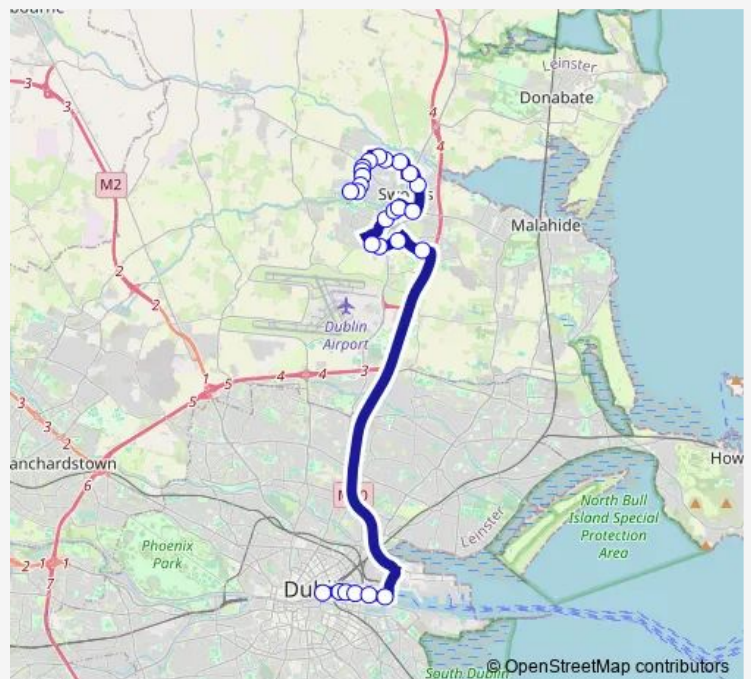

Bus 500n Dublin, Eden Quay - Swords Manor Brackenstown Road Swords

[Go to website](#)

Direction

undefined — undefined

0 stops

[Open route schedule](#)

Route schedule

undefined — undefined

Monday	00:30-01:30
Tuesday	—
Wednesday	—
Thursday	—
Friday	00:30-01:30
Saturday	—
Sunday	00:30-01:30

Route info

Direction:

Stops: 0

Trip Duration: — min

■ 500n — Dublin, Eden Quay - Swords Manor Brackenstown Road Swords

Direction

Berwick Walk — Eden Quay

28 stops

[Open route schedule](#)

Berwick Walk

Ormond Avenue

St Cronan's Avenue

St Cronan's Lawn

Tuesday —

Wednesday —

Thursday —

Friday 00:45

Saturday —

Sunday 00:45

Route info

Direction: Berwick Walk