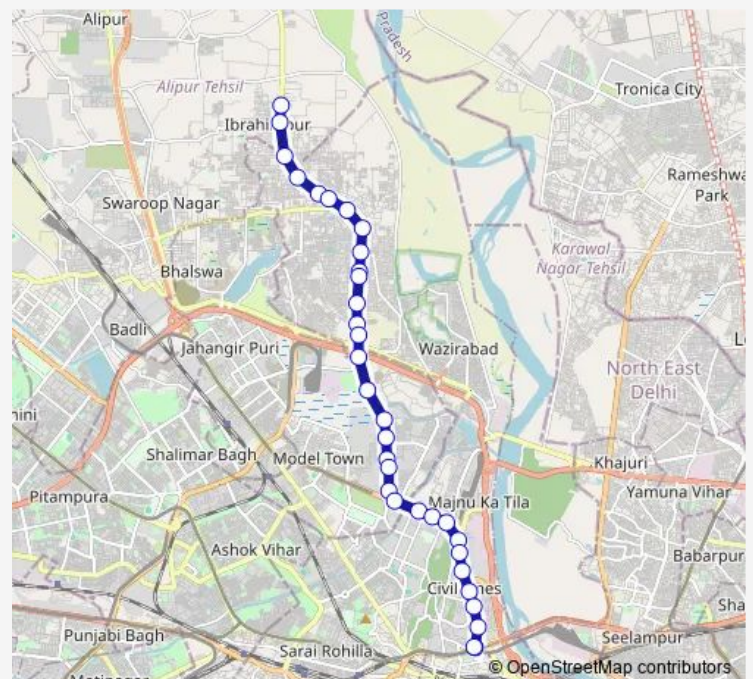

Thursday 05:05-22:15

Friday 05:05-22:15

Saturday 05:05-22:15

Sunday 05:05-22:15

Route info

Direction: Keshav Nagar Mukti Ashram

Stops: 33

Trip Duration: 0 hour 57 min

61down

BusMaps

GTB Nagar

INS Hostel

Vishwa Vidyalaya Metro Station

Mall Road

Khyber Pass

Vidhan Sabha Metro Station