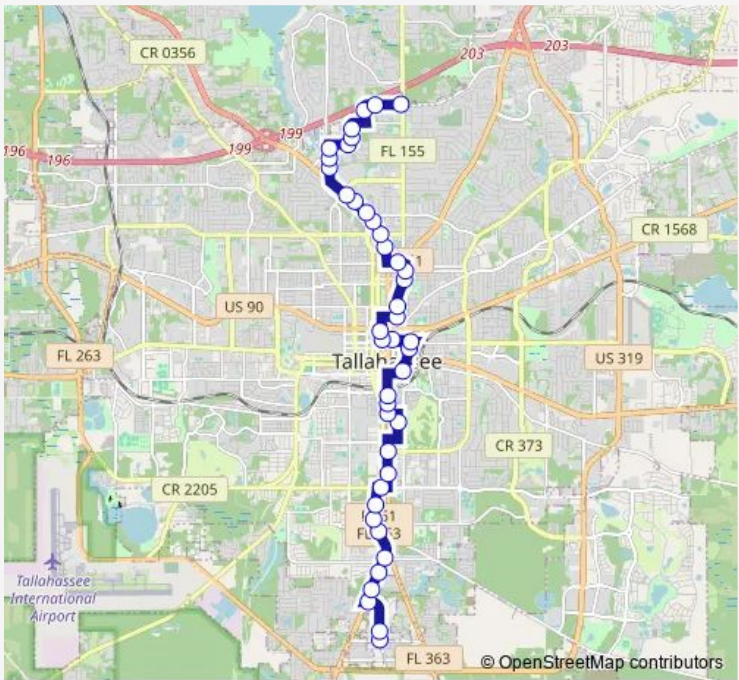

[Go to website](#)

Direction
 Ross RD Shelfer RD Wb — Bermuda RD AT N Meridian ST Eb
 42 stops
[Open route schedule](#)

- Ross RD Shelfer RD Wb
- Shelfer RD 506 Shelfer Nb
- Shelfer RD Crawfordville HWY Nb
- Crawfordville HWY S Hannon Hill Nb
- Crawfordville HWY AT Wilson Green Nb
- S Adams ST Gaile AVE Nb
- S Adams ST AT Bragg ST Nb
- S Adams ST Paul Russell RD Nb
- S Adams ST AT County Library Nb
- Orange AVE AT Adams ST Eb
- Monroe AT Southside Shopping Center Nb
- Monroe ST AT Magnolia Nb
- S Gadsden ST AT Bond Clinic
- E Palmer AVE S Monroe ST Wb
- S Monroe ST E Pershing Nb
- S Monroe ST E Oakland AVE Nb
- Meridian ST AND Madison ST Eb
- Franklin Blvd AT College AVE Nb
- E Park AVE N Franklin Blvd
- W Park AVE S Calhoun ST Wb
- E Park AVE S Adams ST Wb

Route schedule
 Ross RD Shelfer RD Wb — Bermuda RD AT N Meridian ST Eb

Monday	—
Tuesday	—
Wednesday	—
Thursday	—
Friday	—
Saturday	—
Sunday	11:30-17:00

Route info
 Direction: Ross RD Shelfer RD Wb
 Stops: 42
 Trip Duration: 1 hour 0 min

Allen Road AT Fulton Road Nb

Fulton RD AT Arbor Station Nb

Grady RD Tilden Lane Nb

Grady RD AT Steele DR Nb

Thomas RD AT Grady RD Nb

Bermuda RD AT Midblock Eb

Bermuda RD AT N Meridian ST Eb

Direction

Thursday —

Friday —

Saturday —

Sunday 11:30-17:00

Route info

Direction: Bermuda RD AT N Meridian ST Eb

Stops: 39

Trip Duration: 1 hour 0 min