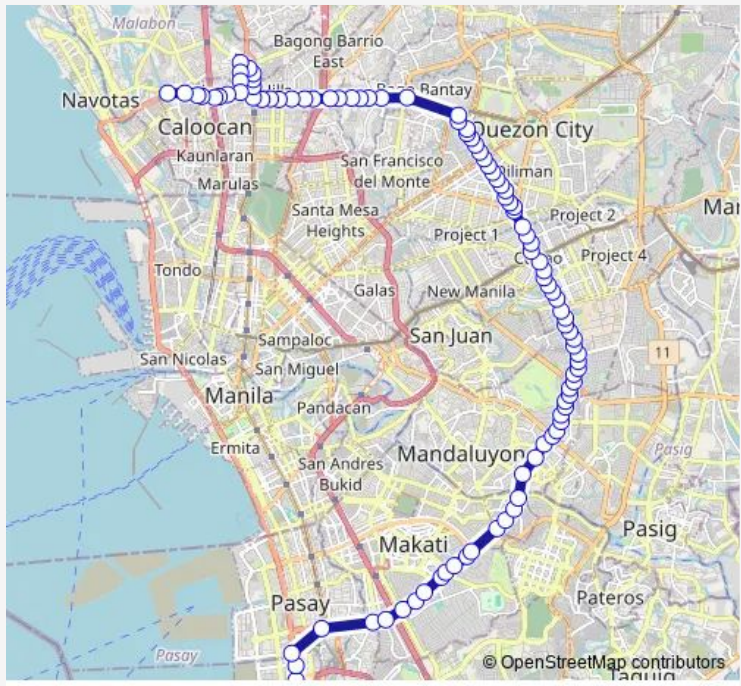

Bus Baclaran Malabon (Letre) via Edsa

[Go to website](#)

Direction
 Roxas Blvd / T. Claudio Intersection, Parañaque City, Manila — Circimferential Road 4, Malabon City

96 stops

[Open route schedule](#)

- Roxas Blvd / T. Claudio Intersection, Parañaque City, Manila
- Roxas Blvd / C. Rivera Intersection, Parañaque City, Manila
- Roxas Blvd / Redemptorist Road Intersection, Parañaque City, Manila
- Epifanio de los Santos Avenue, Lungsod ng Pasay
- Epifanio de los Santos Avenue, Lungsod ng Makati, Manila
- Epifanio de los Santos Avenue, Lungsod ng Makati, Manila
- MRT-3 Magallanes Station, Edsa, Makati City, Manila
- Epifanio de los Santos Av, Makati City, Manila
- Epifanio de los Santos Av, Makati City, Manila
- Ayala Mrt
- Epifanio de los Santos Avenue / Mckinley Rd Intersection, Makati City, Manila
- Epifanio de los Santos Av, Makati City, Manila
- MRT-3 Buendia Station, Makati City, Manila
- Epifanio de los Santos Avenue / Senator Gil Puyat Ave, Makati City, Manila
- Estrella Flyover, Makati City, Manila
- Epifanio de los Santos Avenue, Makati City, Manila
- Epifanio de los Santos Avenue, Makati City, Manila
- Epifanio de los Santos Avenue, Makati City, Manila

Route schedule

Roxas Blvd / T. Claudio Intersection, Parañaque City, Manila — Circimferential Road 4, Malabon City

Monday	00:00
Tuesday	00:00
Wednesday	00:00
Thursday	00:00
Friday	00:00
Saturday	00:00
Sunday	00:00

Route info

Direction: Roxas Blvd / T. Claudio Intersection, Parañaque City, Manila

Stops: 96

Trip Duration: 2 hour 17 min

Baclaran Malabon (Letre) via Edsa **BusMaps**

Boni Ave / Epifanio de los Santos Avenue Intersection,
Mandaluyong City, Manila

Epifanio de los Santos Avenue, Mandaluyong City, Manila

Epifanio de los Santos Avenue / United Intersection, Man-
daluyong City, Manila

Epifanio de los Santos Avenue / Shaw Blvd Intersection,
Mandaluyong City, Manila